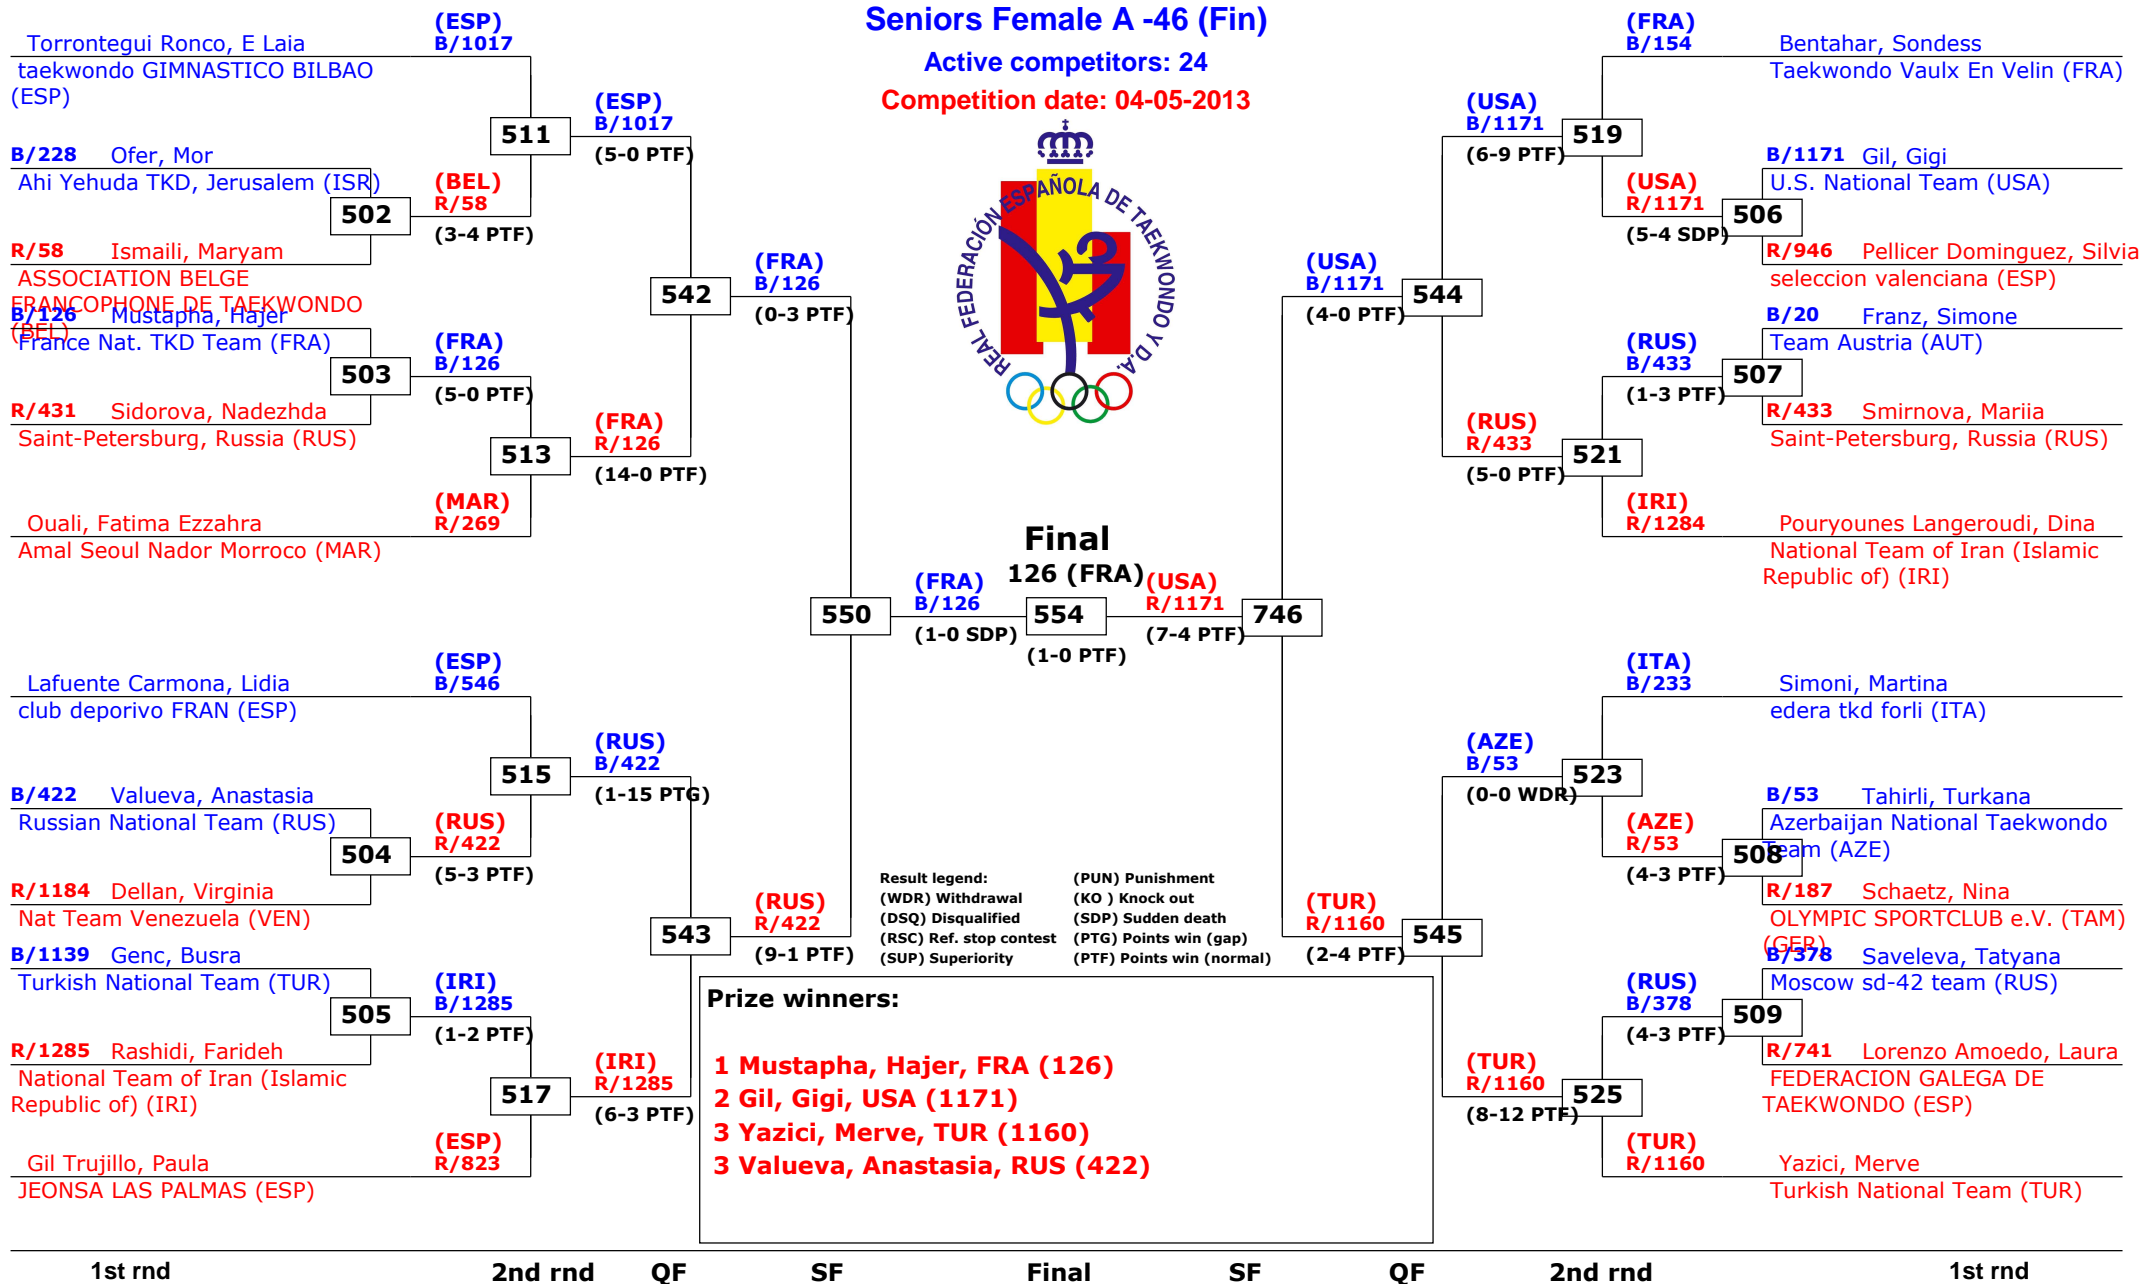

## Seniors Male A +87 (Heavy)

Active competitors: 23

Competition date: 04-05-2013

# Spanish Open Kyorugi 2013

La Nucia - Alicante, Spain

Tournament date: 04-05-2013 upto 05-05-2013

## Seniors Female A -46 (Fin)

Active competitors: 24

Competition date: 04-05-2013

## Seniors Female A -49 (Fly)

Active competitors: 26

Competition date: 04-05-2013