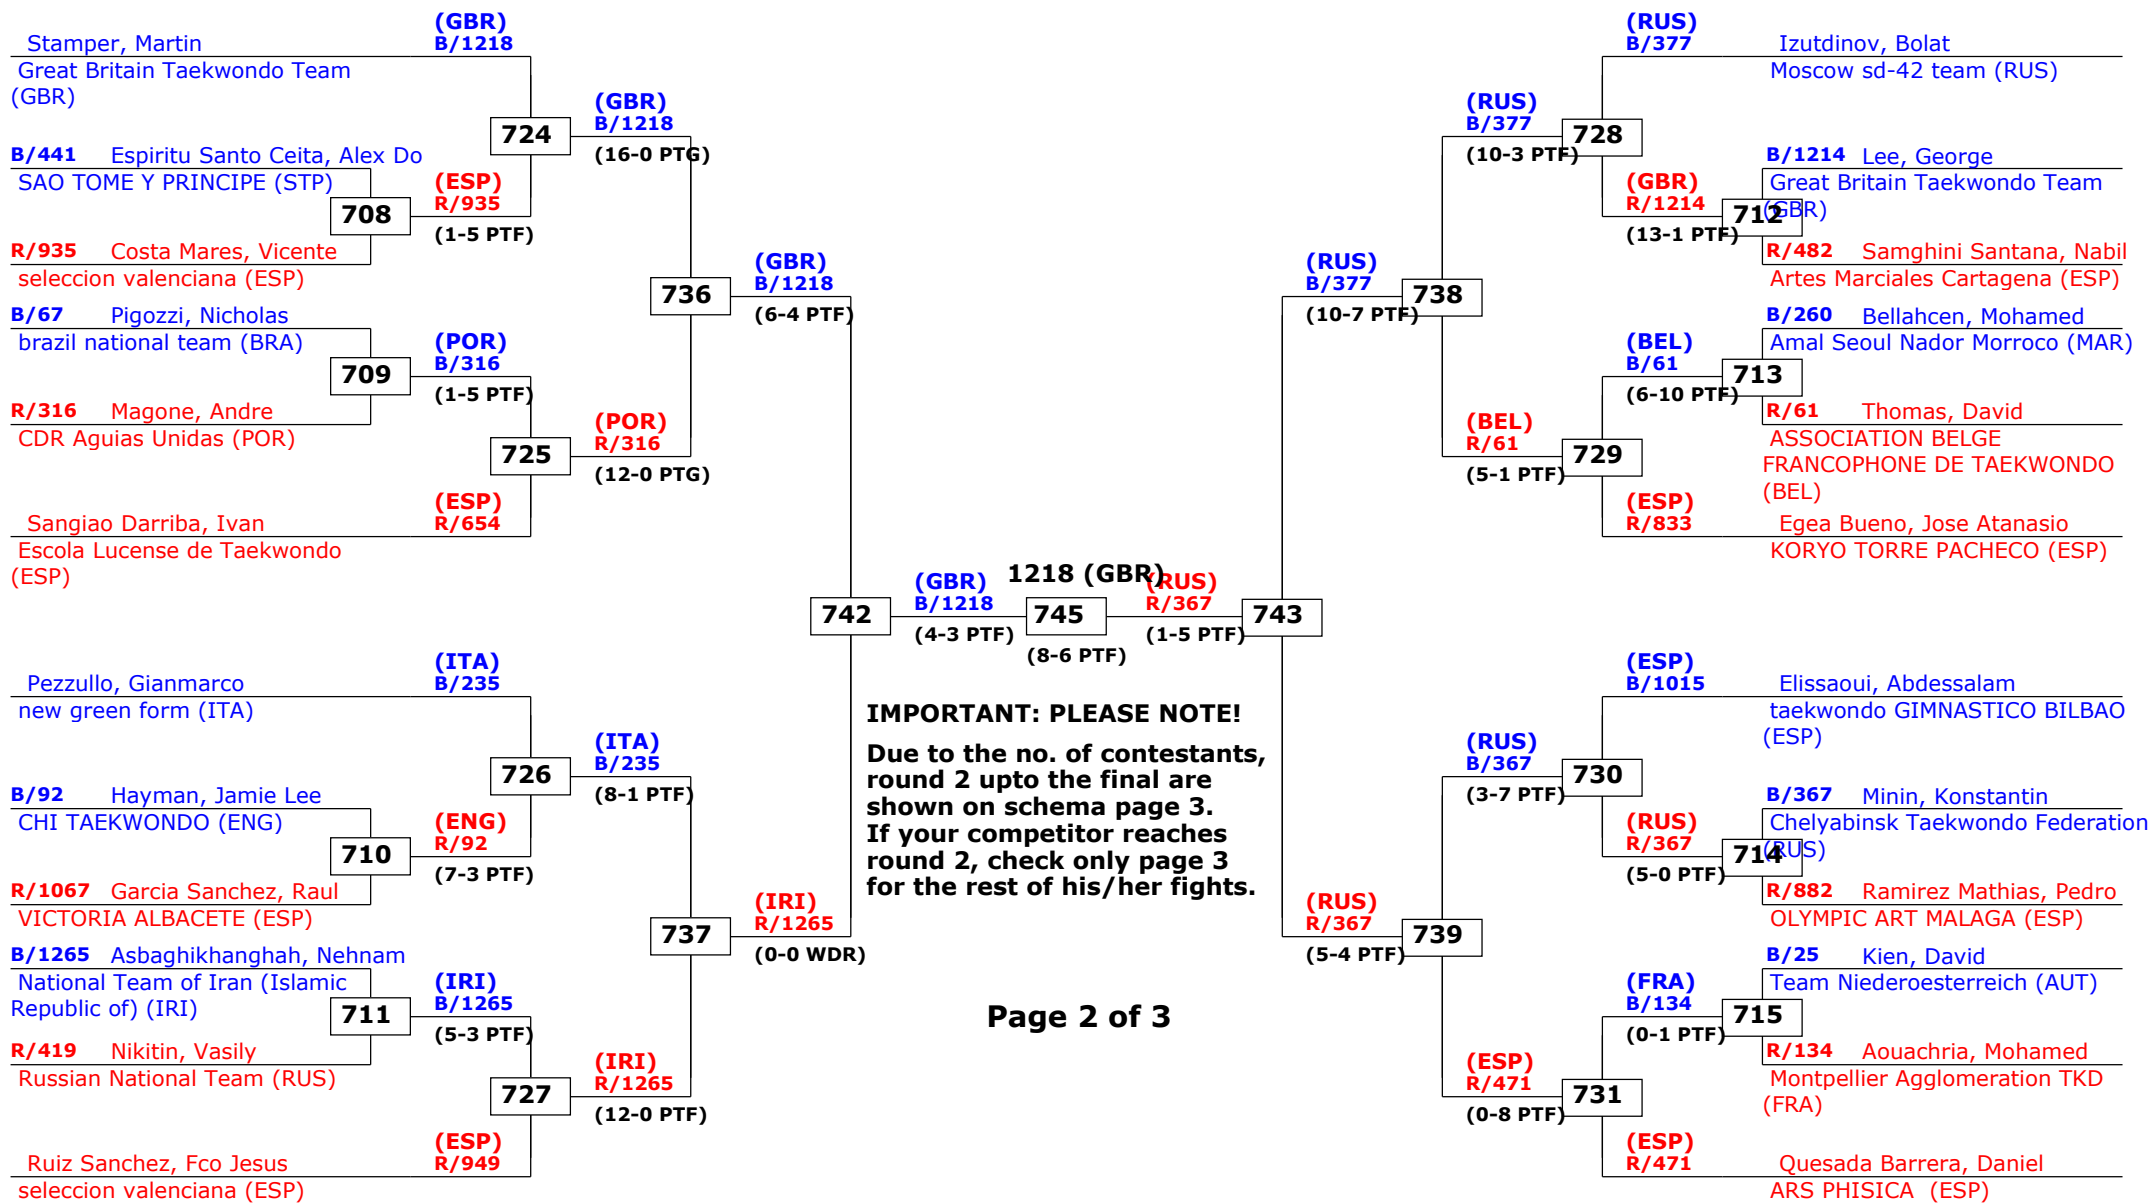

1st rnd

2nd rnd

3rd rnd

QF

SF

QF

3rd rnd

2nd rnd

1st rnd