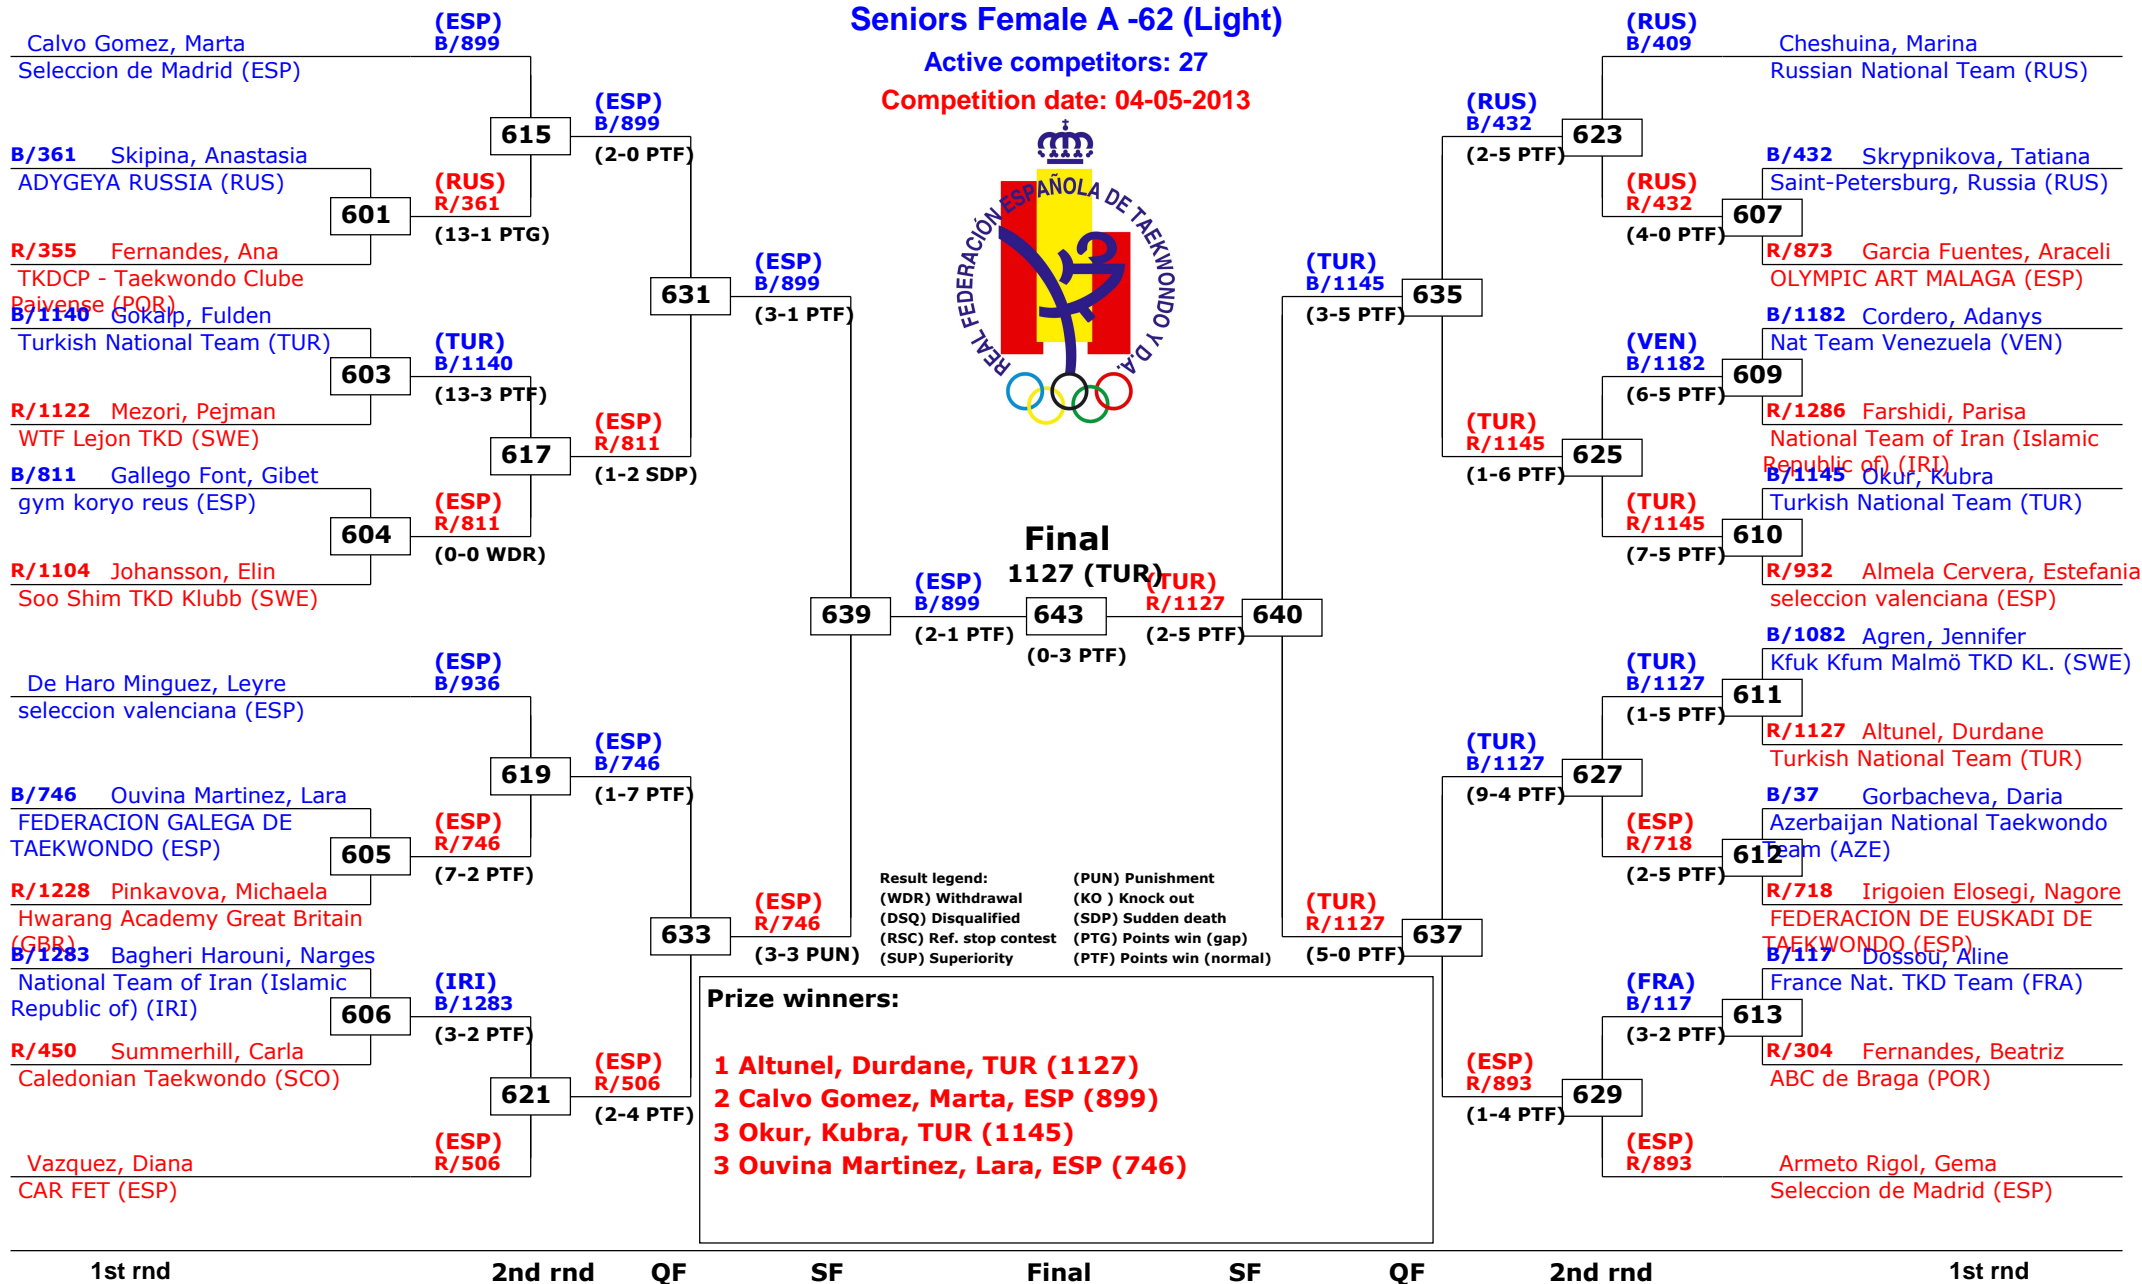

## Seniors Female A -53 (Bantam)

Active competitors: 0

Competition date: 04-05-2013

## Seniors Female A -57 (Feather)

Active competitors: 0

Competition date: 04-05-2013

# Spanish Open Kyorugi 2013

La Nucia - Alicante, Spain

Tournament date: 04-05-2013 upto 05-05-2013

## Seniors Female A -62 (Light)

Active competitors: 27

Competition date: 04-05-2013