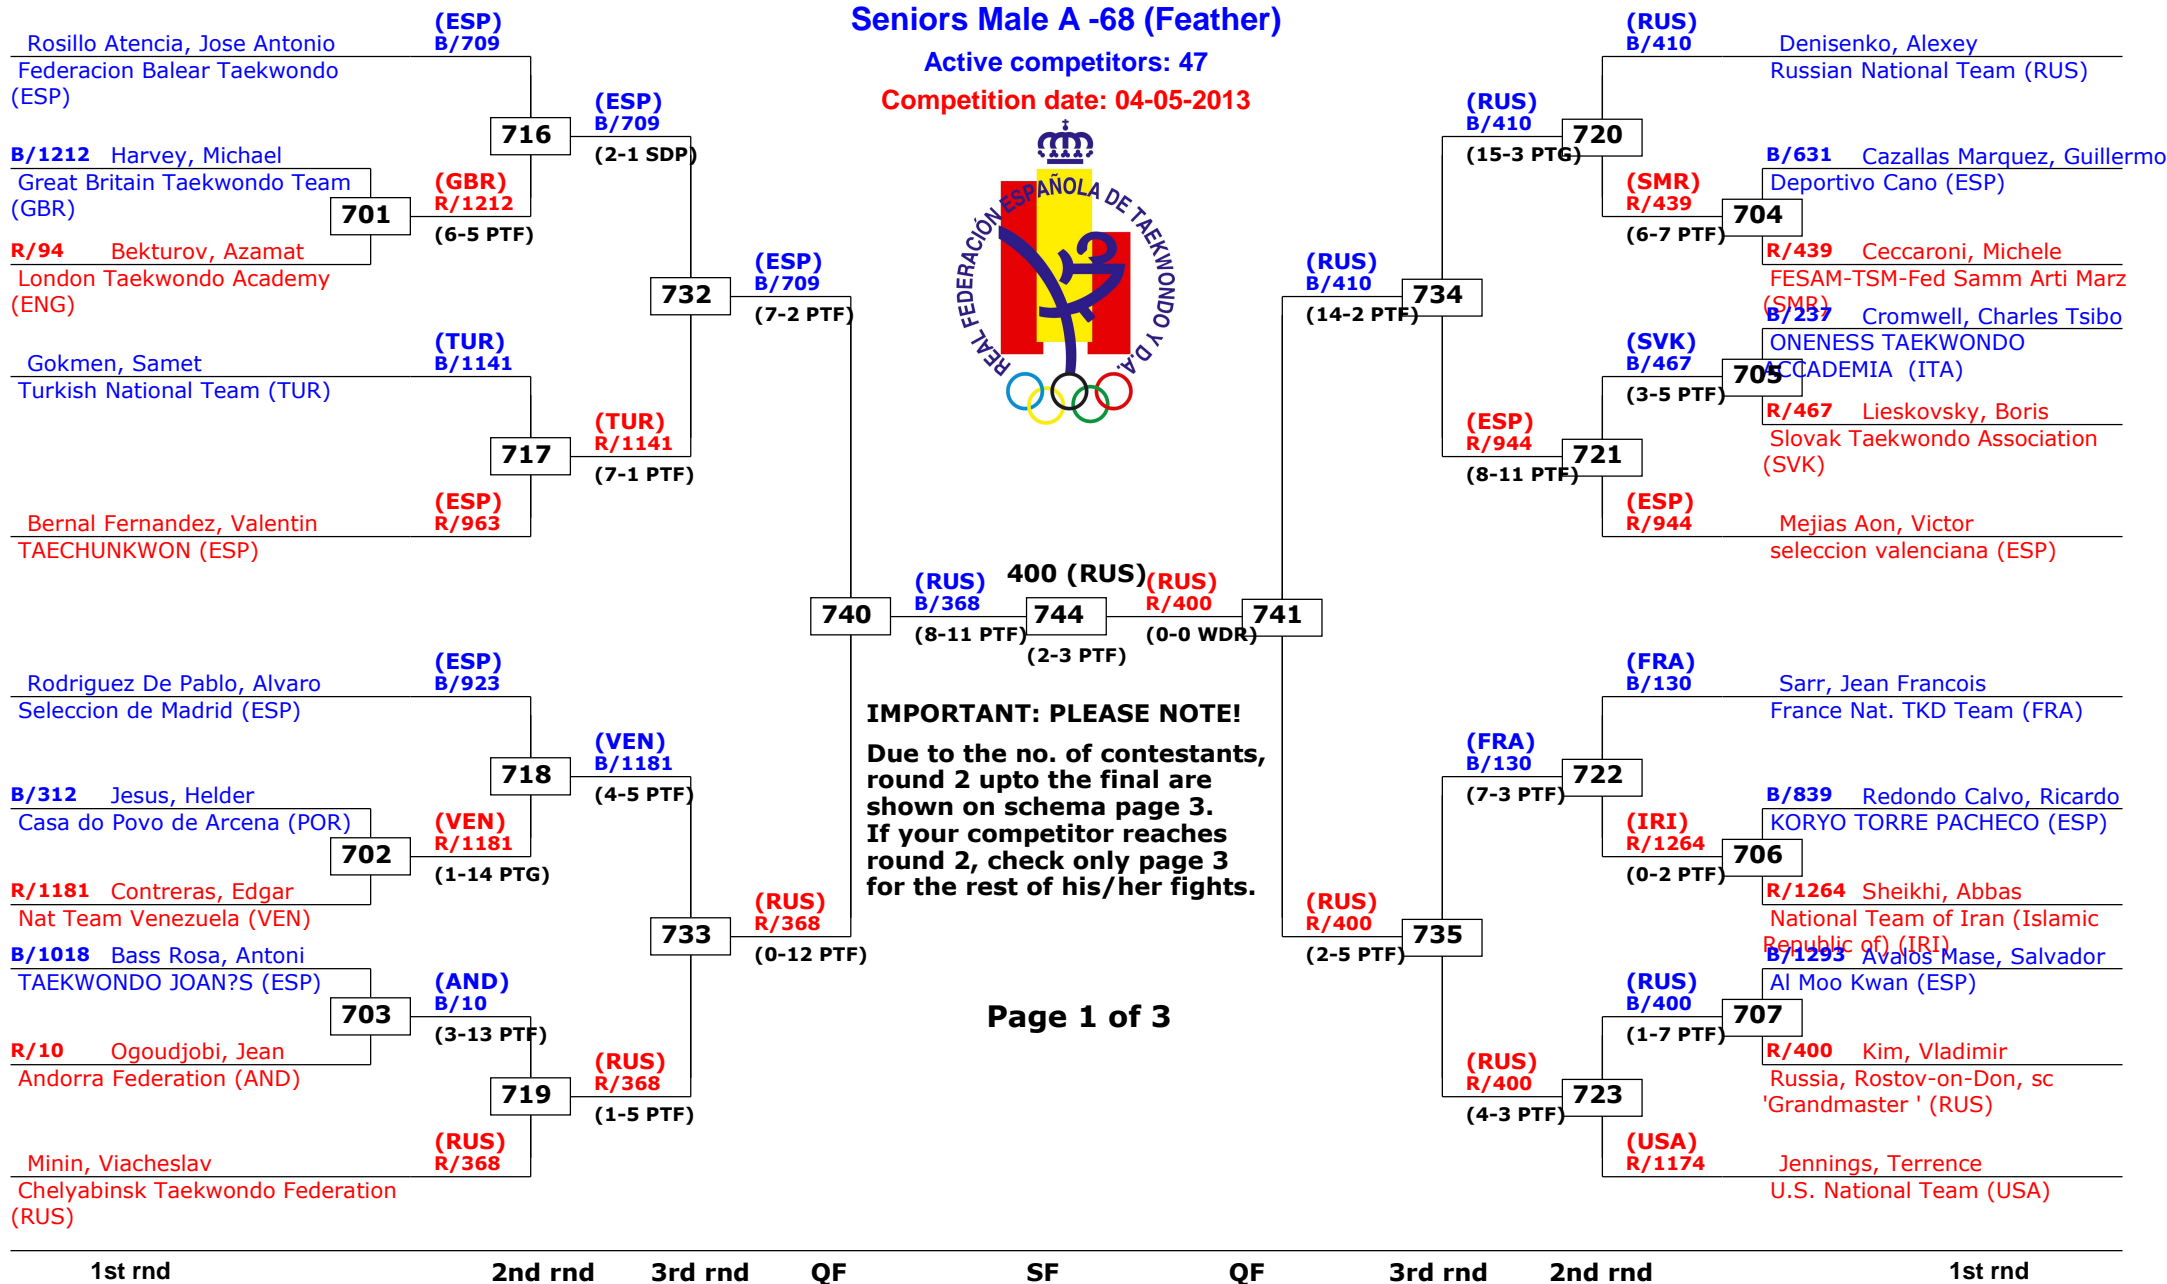

# Spanish Open Kyorugi 2013

La Nucia - Alicante, Spain

Tournament date: 04-05-2013 upto 05-05-2013

## Seniors Male A -68 (Feather)

Active competitors: 47

Competition date: 04-05-2013

1st rnd

2nd rnd

3rd rnd

QF

SF