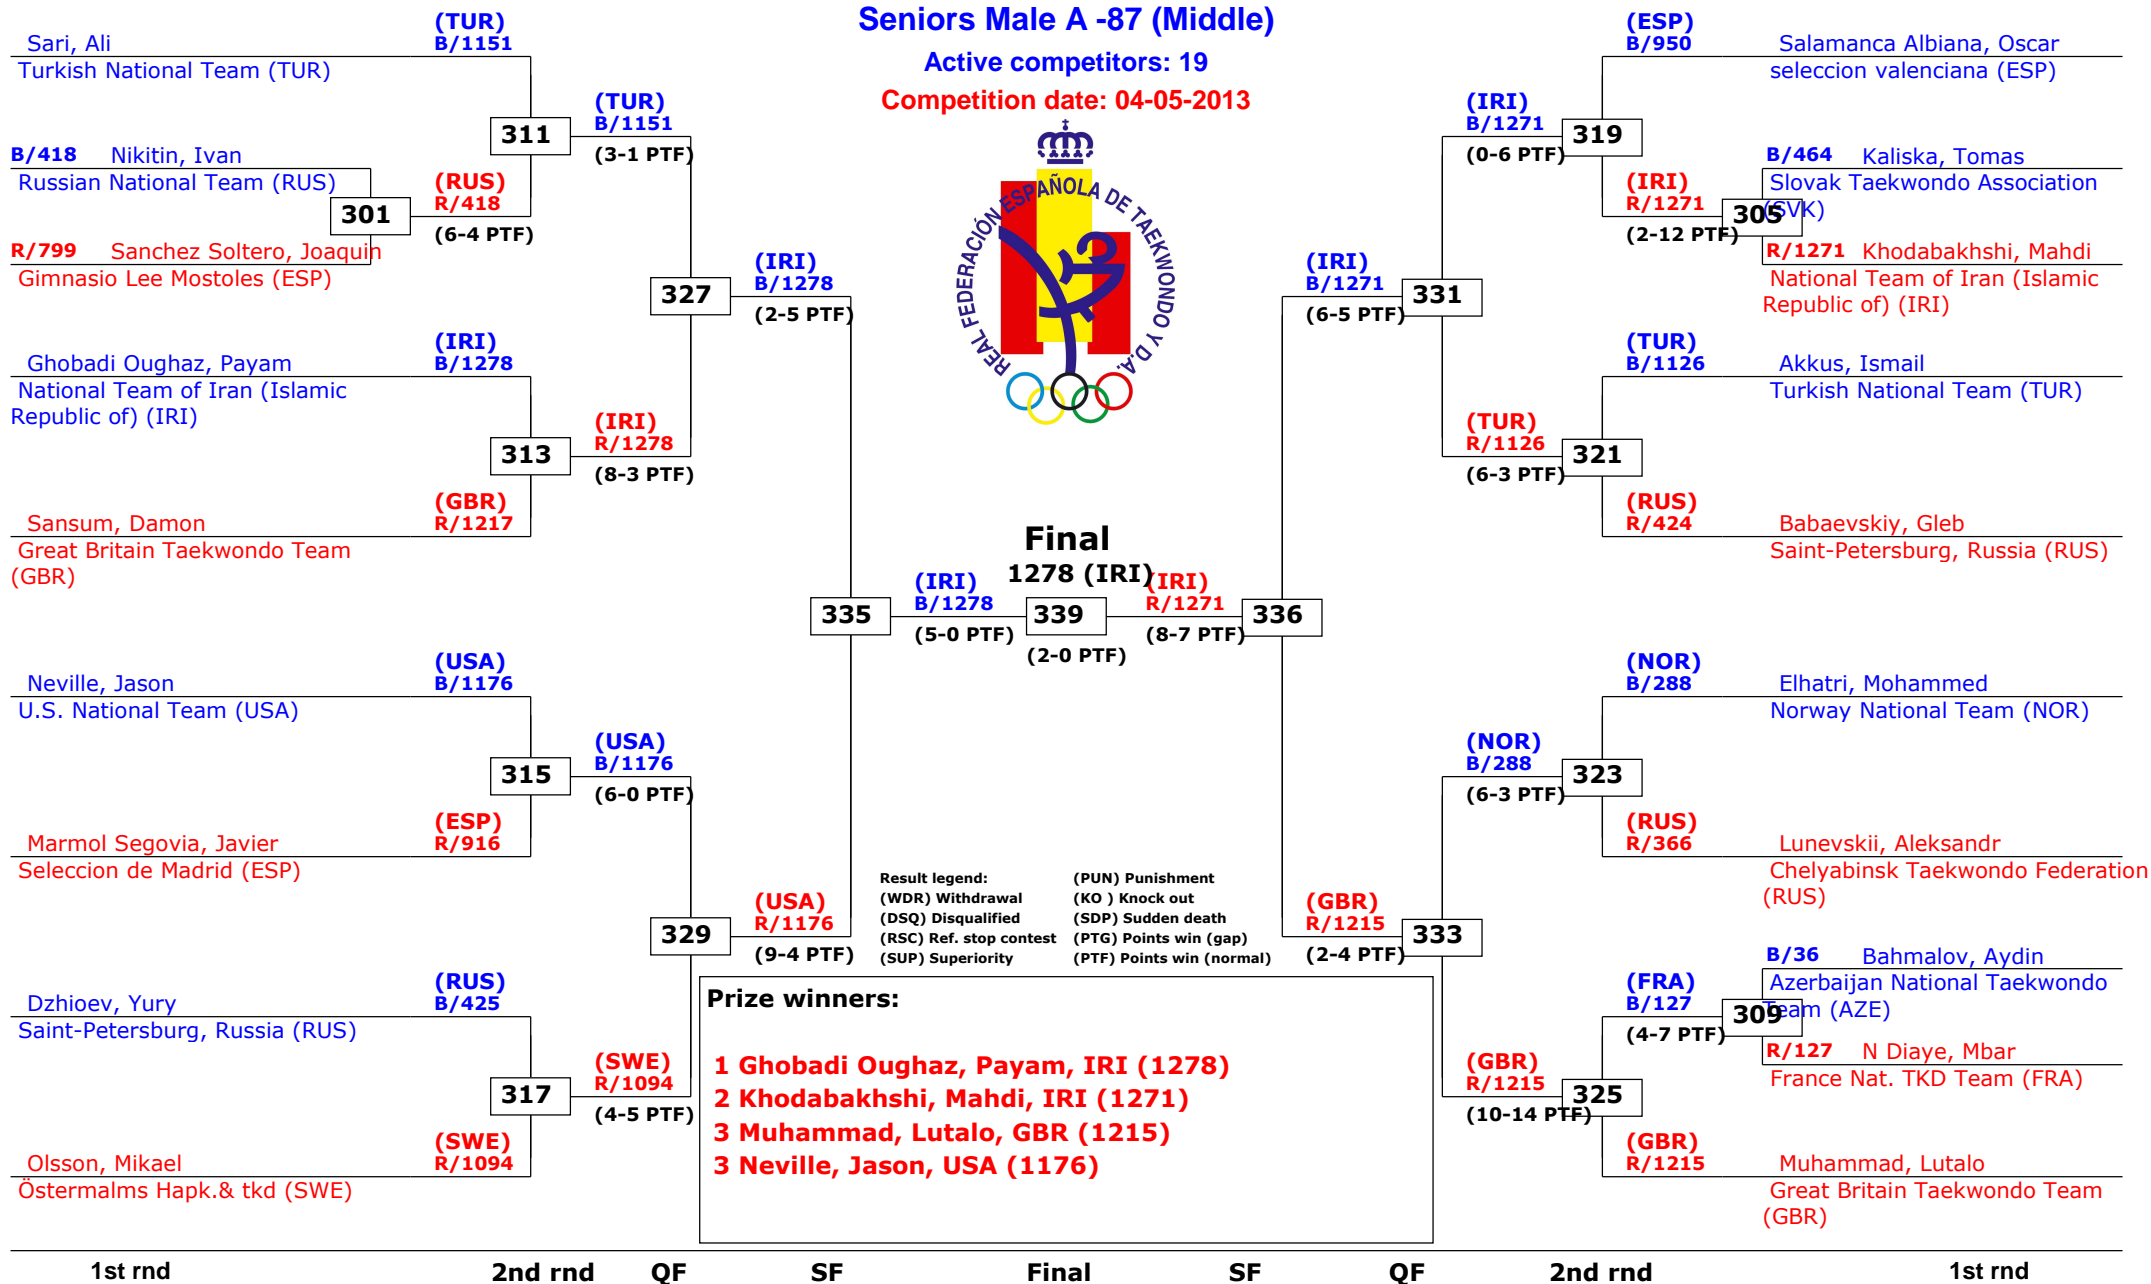

## Seniors Male A -80 (Welter)

Active competitors: 41

Competition date: 04-05-2013

**IMPORTANT: PLEASE NOTE!**  
 Due to the no. of contestants,  
 round 2 upto the final are  
 shown on schema page 3.  
 If your competitor reaches  
 round 2, check only page 3  
 for the rest of his/her fights.

# Spanish Open Kyorugi 2013

La Nucia - Alicante, Spain

Tournament date: 04-05-2013 upto 05-05-2013

## Seniors Male A -87 (Middle)

Active competitors: 19

Competition date: 04-05-2013