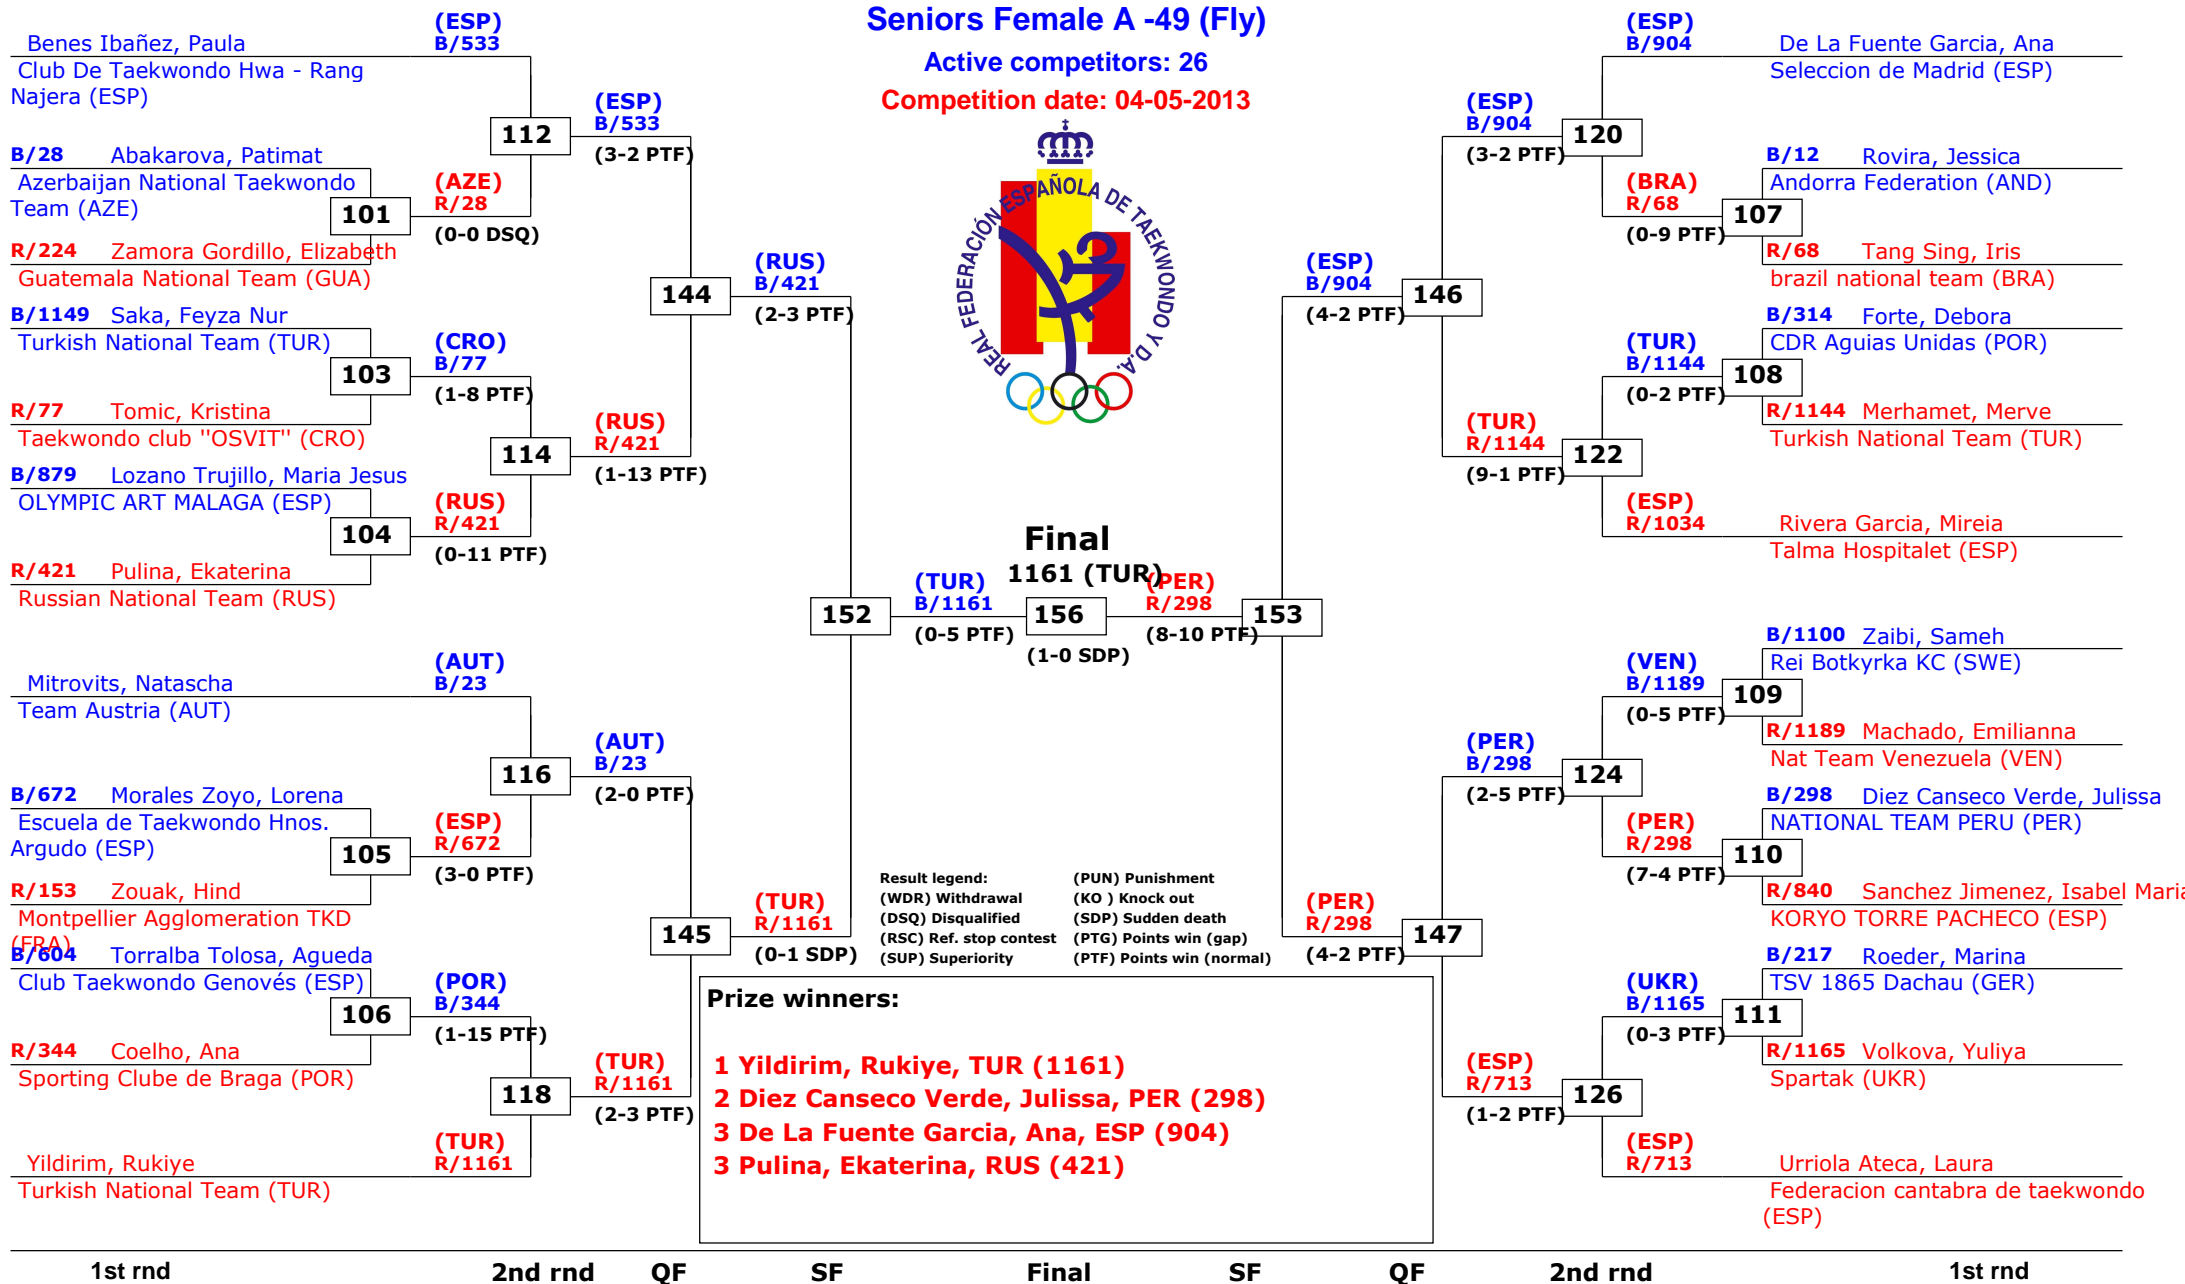

## Seniors Female A -46 (Fin)

Active competitors: 24

Competition date: 04-05-2013

# Spanish Open Kyorugi 2013

La Nucia - Alicante, Spain

Tournament date: 04-05-2013 upto 05-05-2013

## Seniors Female A -49 (Fly)

Active competitors: 26

Competition date: 04-05-2013

## Seniors Female A -53 (Bantam)

Active competitors: 33

Competition date: 04-05-2013