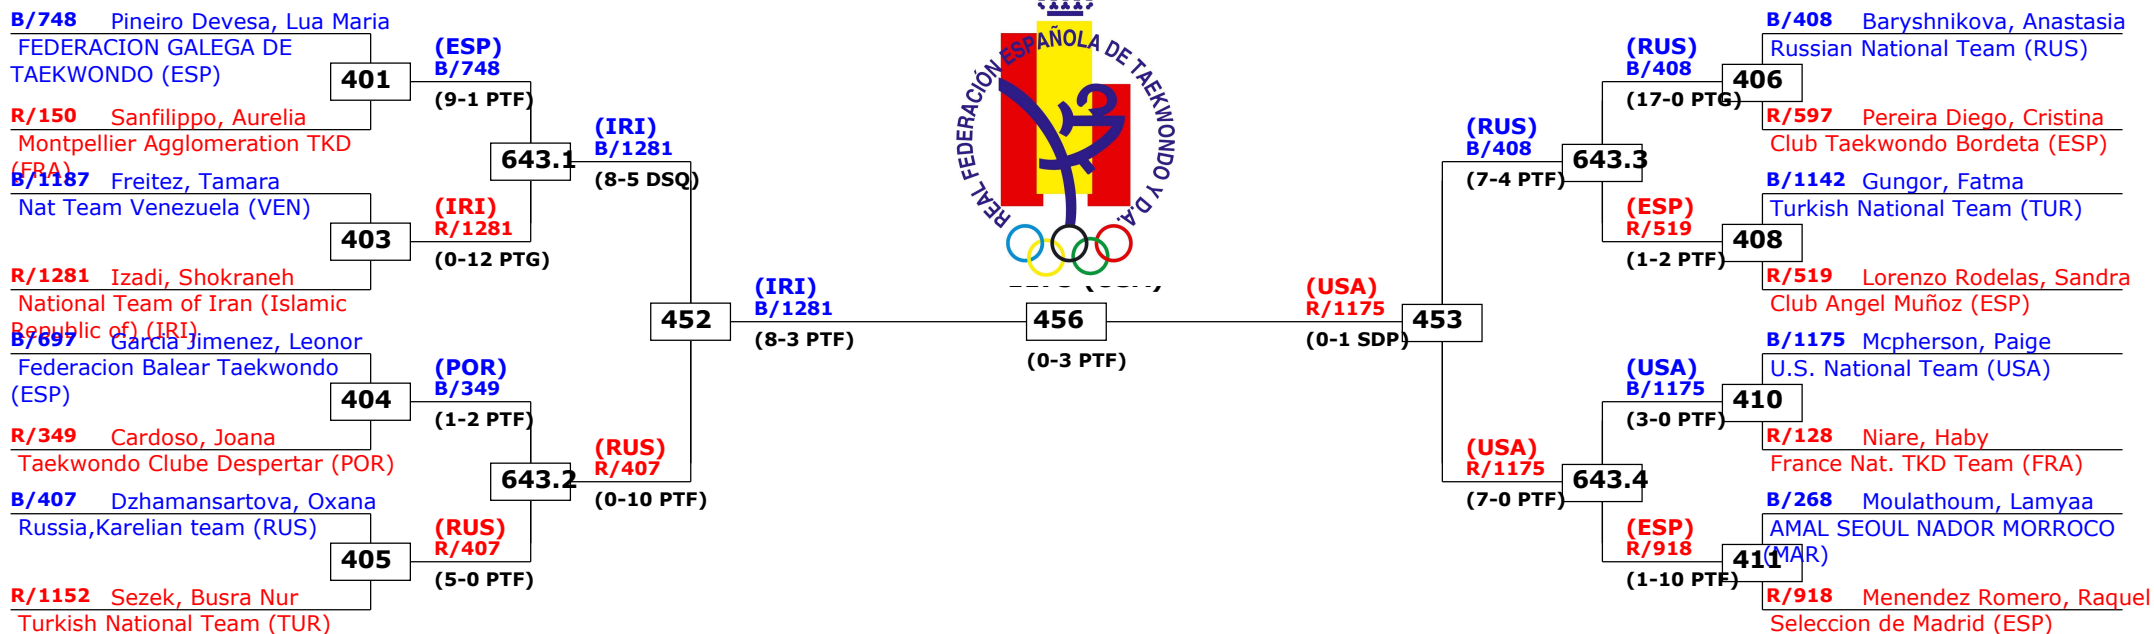

## Seniors Female A -62 (Light)

Active competitors: 27

Competition date: 04-05-2013

# Spanish Open Kyorugi 2013

La Nucia - Alicante, Spain

Tournament date: 04-05-2013 upto 05-05-2013

Seniors Female A -67 (Welter)

Active competitors: 16

Competition date: 04-05-2013

Result legend:  
 (WDR) Withdrawal (PUN) Punishment  
 (DSQ) Disqualified (KO) Knock out  
 (RSC) Ref. stop contest (SDP) Sudden death  
 (SUP) Superiority (PTG) Points win (gap)  
 (PTF) Points win (normal)

**Prize winners:**

- 1** Mcpherson, Paige, USA (1175)
- 2** Izadi, Shokraneh, IRI (1281)
- 3** Baryshnikova, Anastasia, RUS (408)
- 3** Dzhamansartova, Oxana, RUS (407)

1st rnd

QF

SF

Final

SF

QF