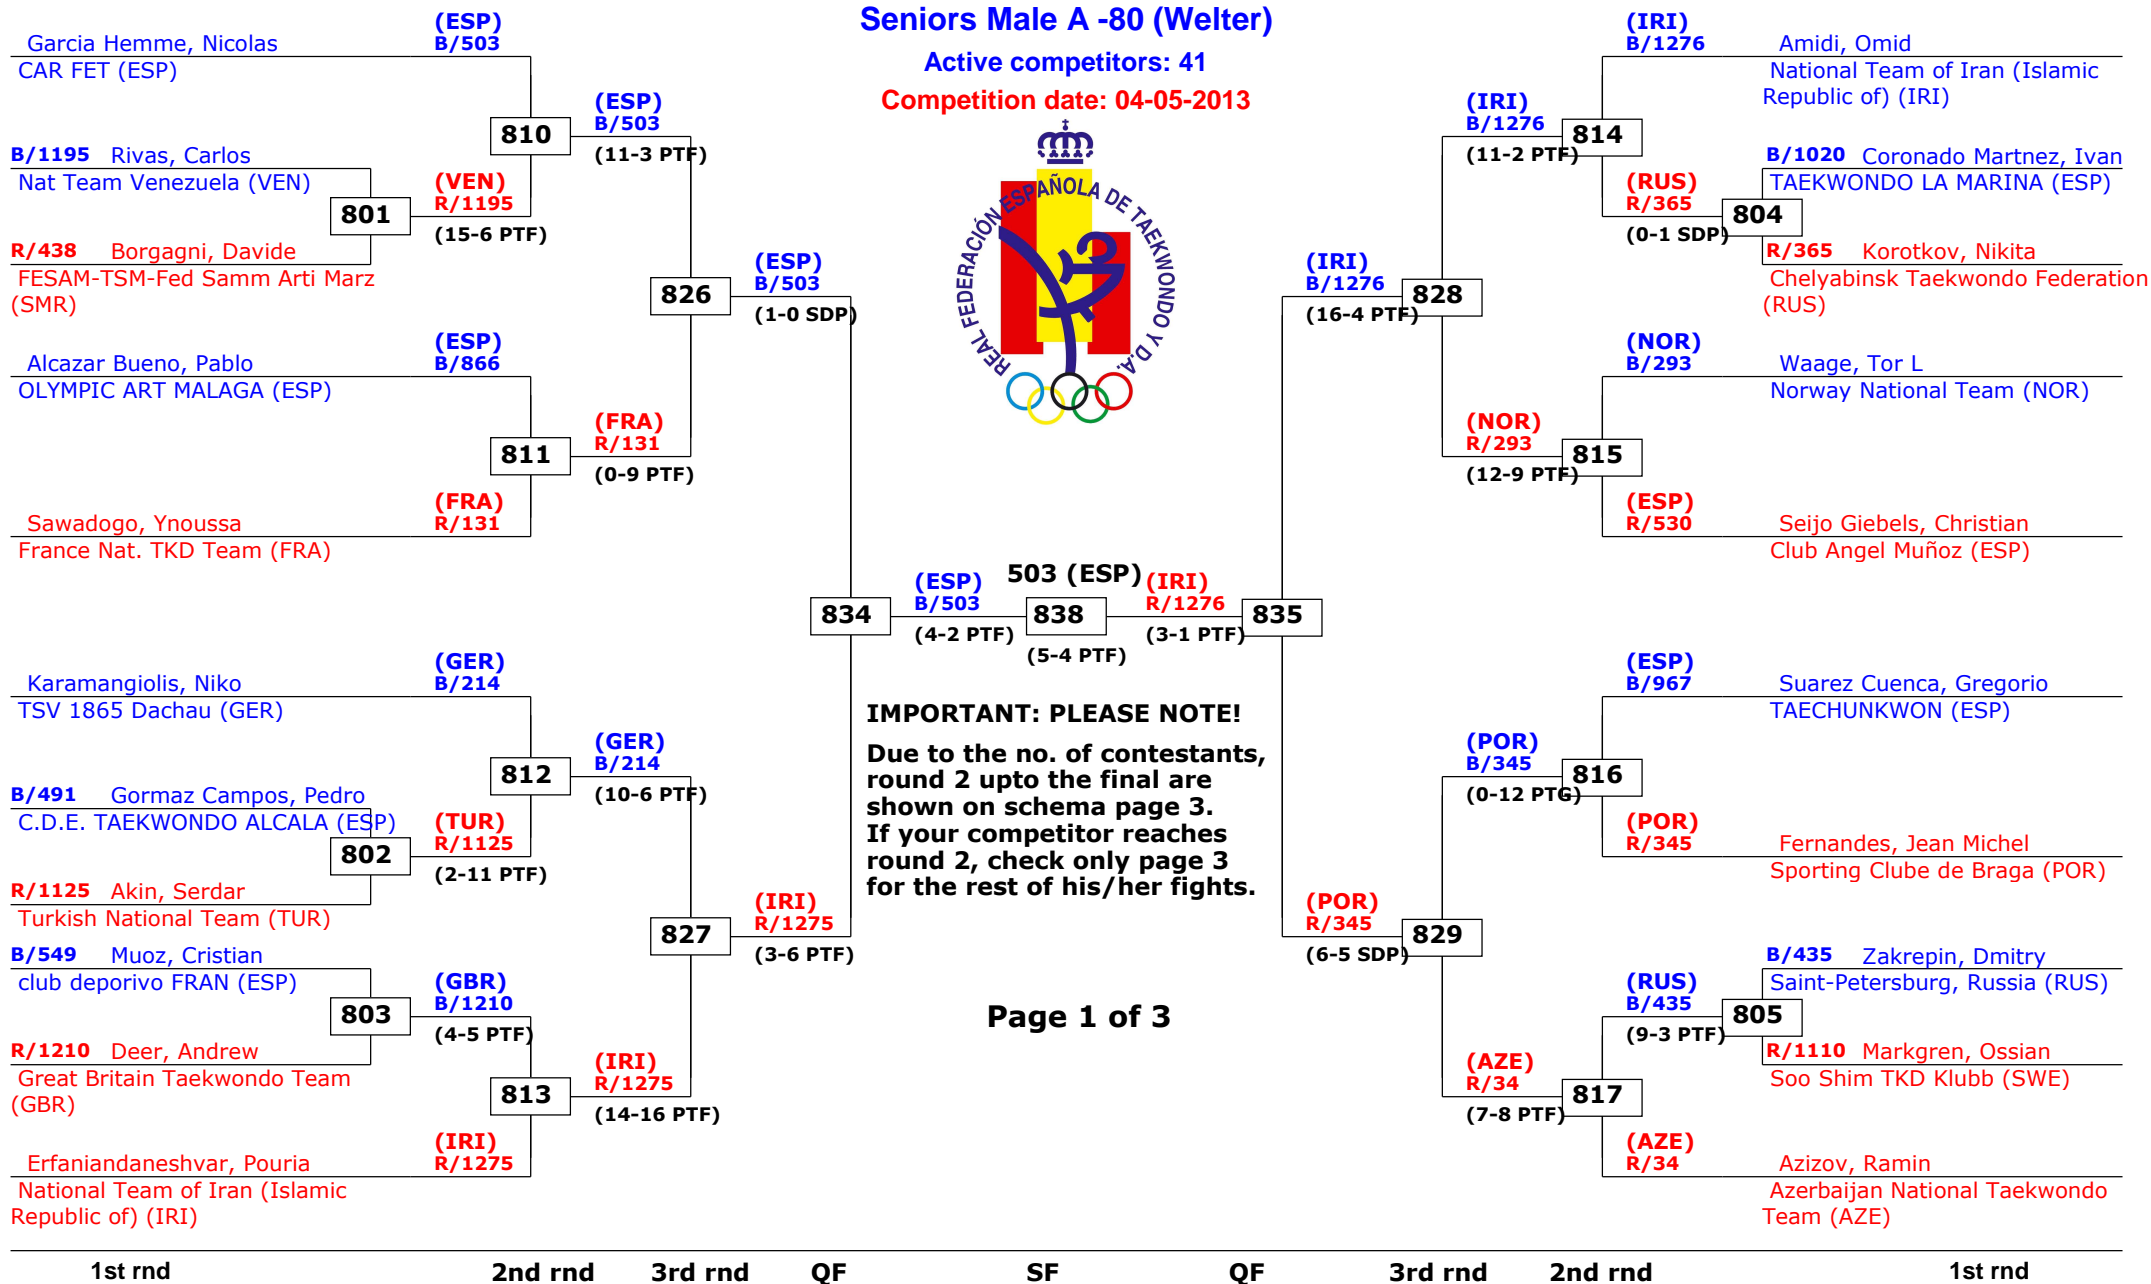

## Seniors Male A -74 (Light)

Active competitors: 0

Competition date: 04-05-2013

# Spanish Open Kyorugi 2013

La Nucia - Alicante, Spain

Tournament date: 04-05-2013 upto 05-05-2013

## Seniors Male A -80 (Welter)

Active competitors: 41

Competition date: 04-05-2013

**IMPORTANT: PLEASE NOTE!**  
 Due to the no. of contestants,  
 round 2 upto the final are  
 shown on schema page 3.  
 If your competitor reaches  
 round 2, check only page 3  
 for the rest of his/her fights.