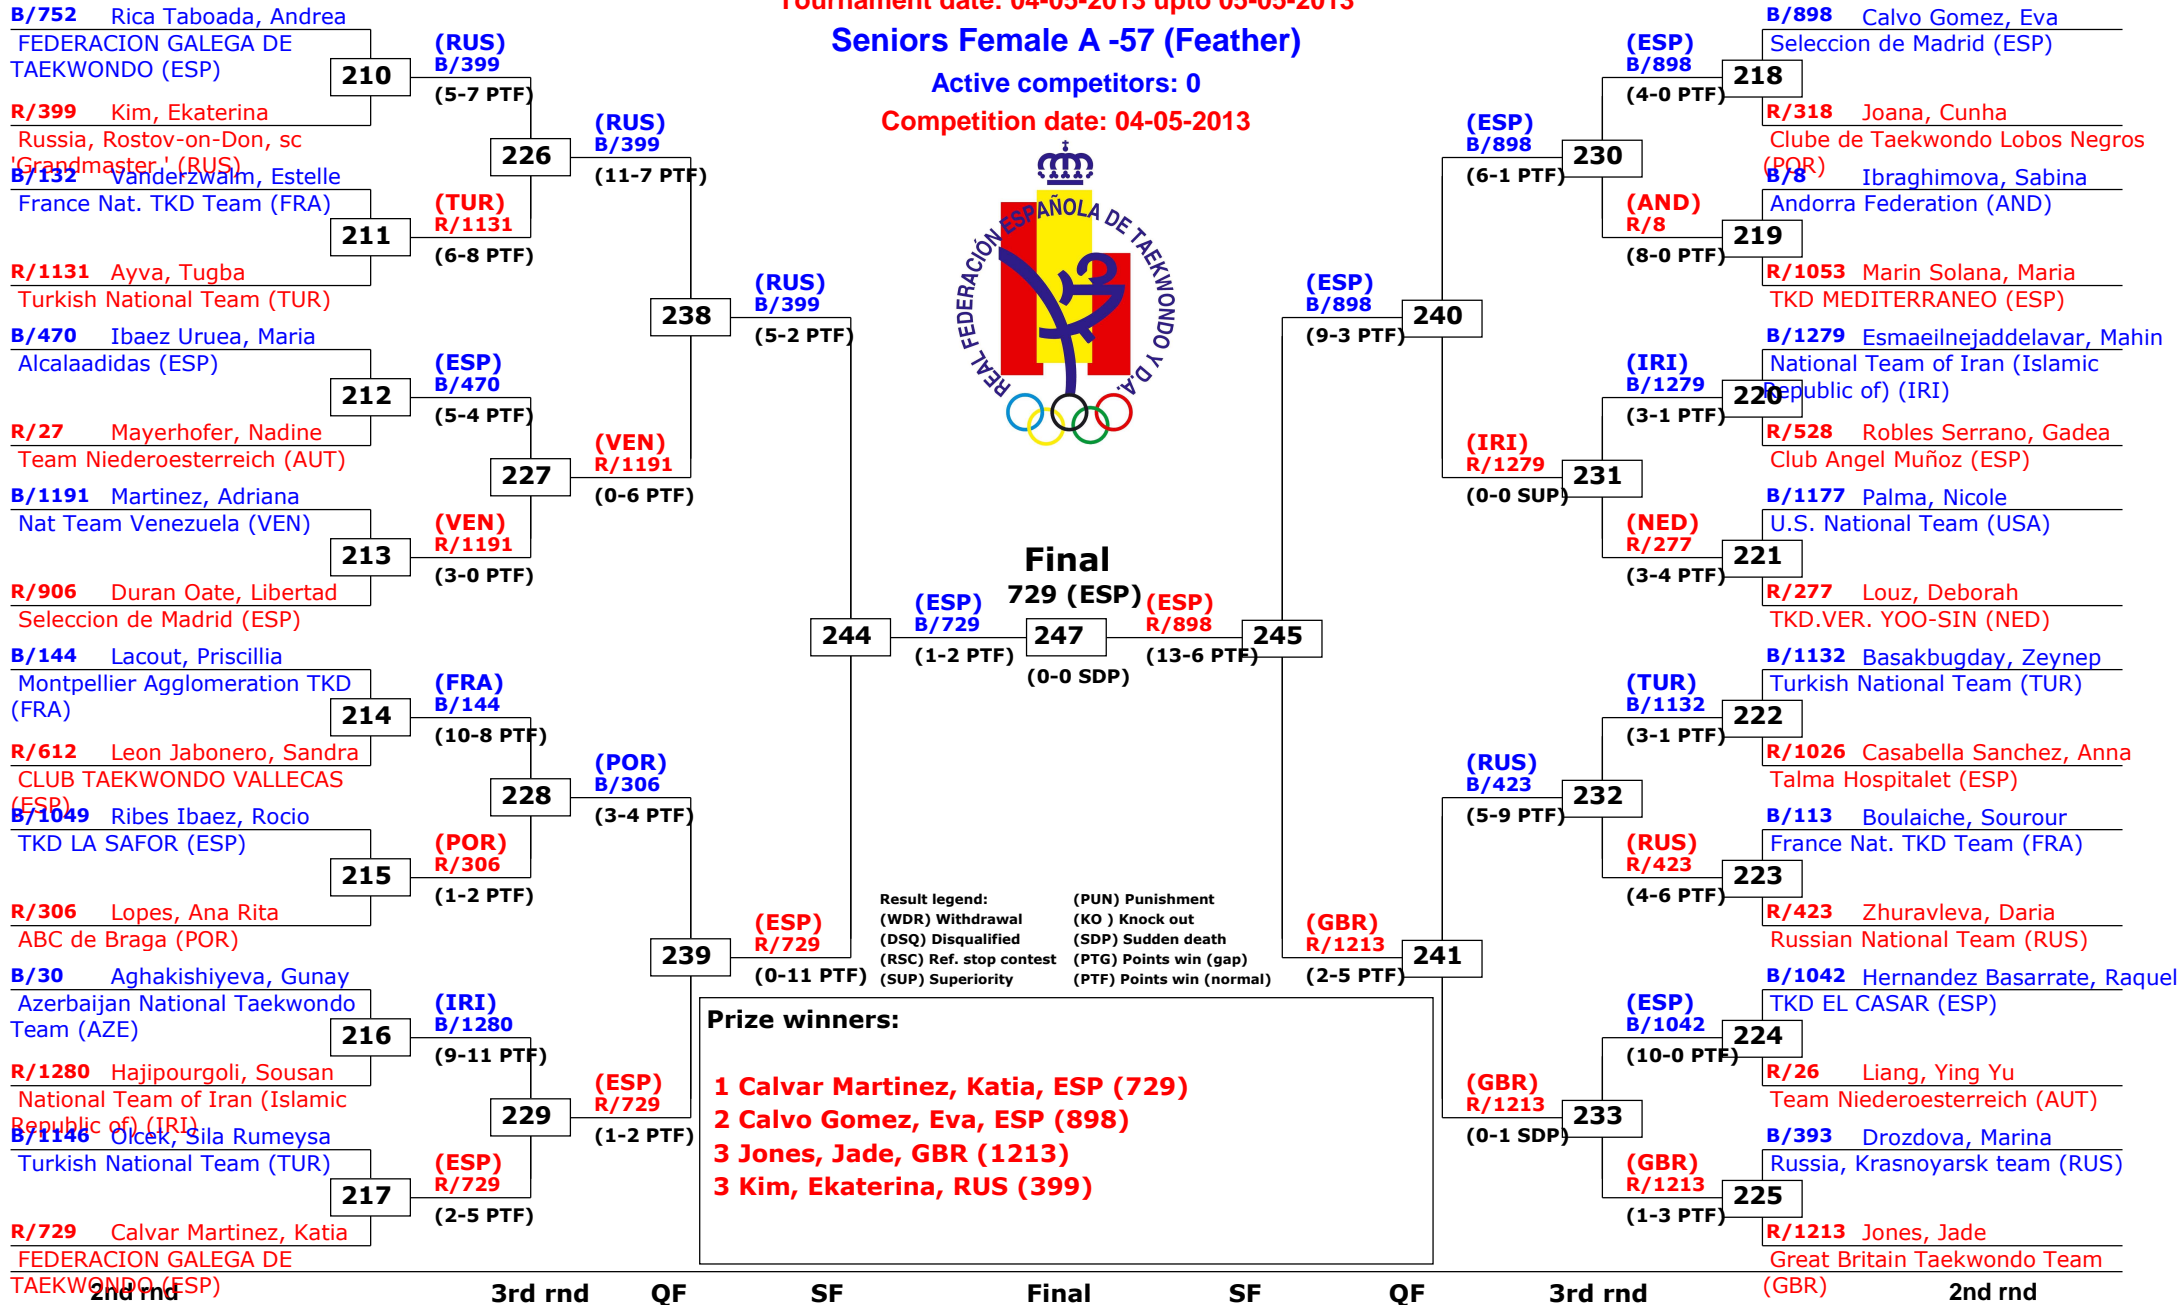

## Seniors Female A -53 (Bantam)

Active competitors: 0

Competition date: 04-05-2013

# Spanish Open Kyorugi 2013

La Nucia - Alicante, Spain

Tournament date: 04-05-2013 upto 05-05-2013

## Seniors Female A -57 (Feather)

Active competitors: 0

Competition date: 04-05-2013