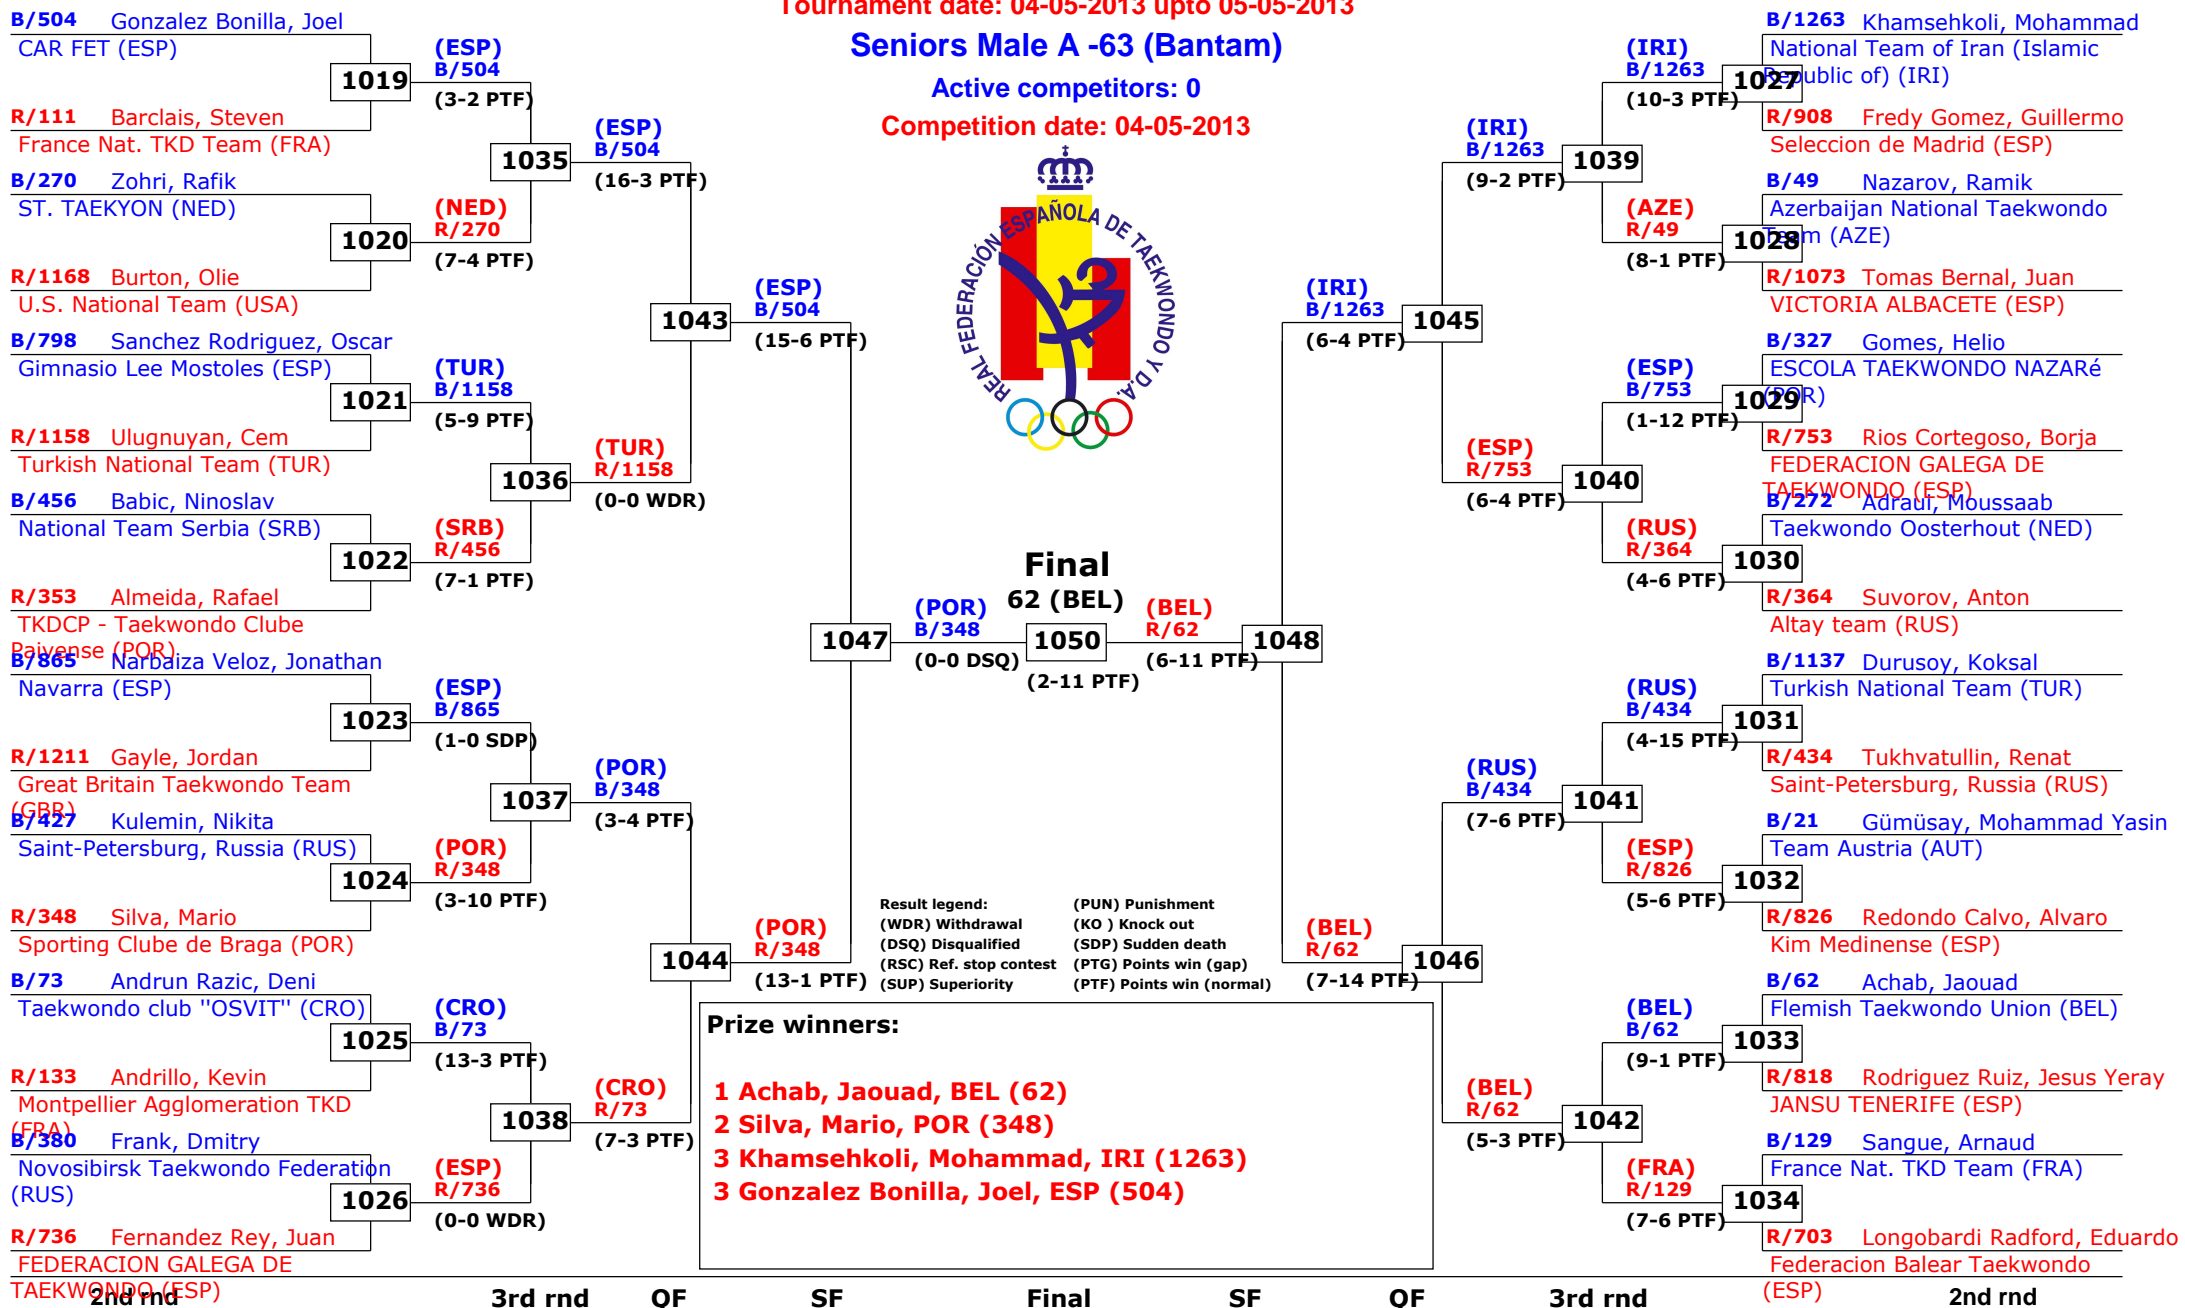

## Seniors Male A -63 (Bantam)

Active competitors: 50

Competition date: 04-05-2013

1st rnd      2nd rnd      3rd rnd      QF      SF      QF      3rd rnd      2nd rnd      1st rnd

# Spanish Open Kyorugi 2013

La Nucia - Alicante, Spain

Tournament date: 04-05-2013 upto 05-05-2013

## Seniors Male A -63 (Bantam)

Active competitors: 0

Competition date: 04-05-2013