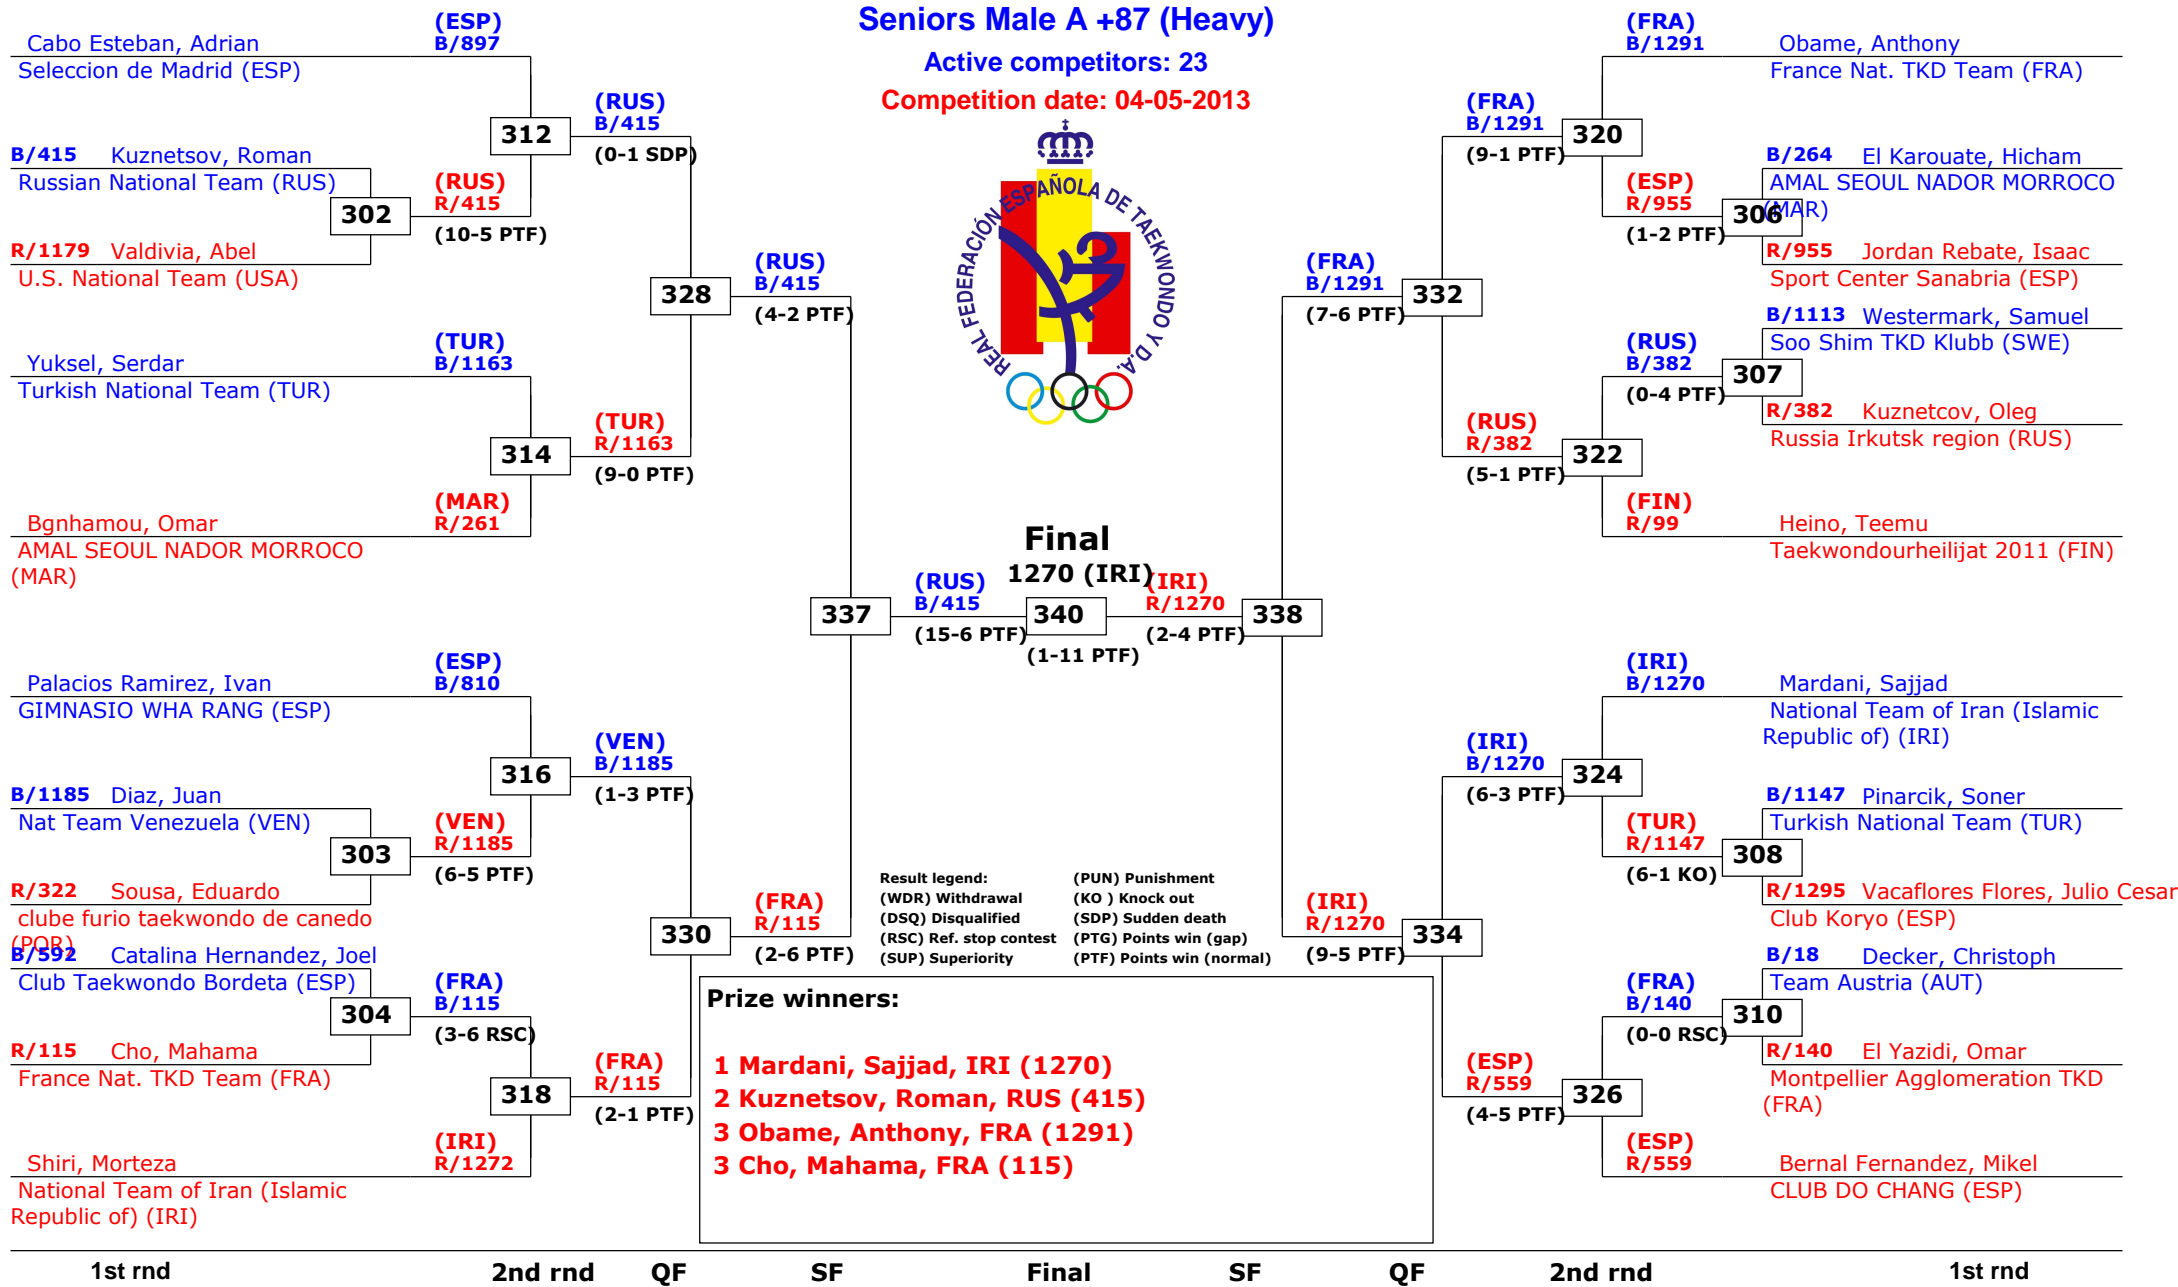

## Seniors Male A -87 (Middle)

Active competitors: 19

Competition date: 04-05-2013

# Spanish Open Kyorugi 2013

La Nucia - Alicante, Spain

Tournament date: 04-05-2013 upto 05-05-2013

## Seniors Male A +87 (Heavy)

Active competitors: 23

Competition date: 04-05-2013