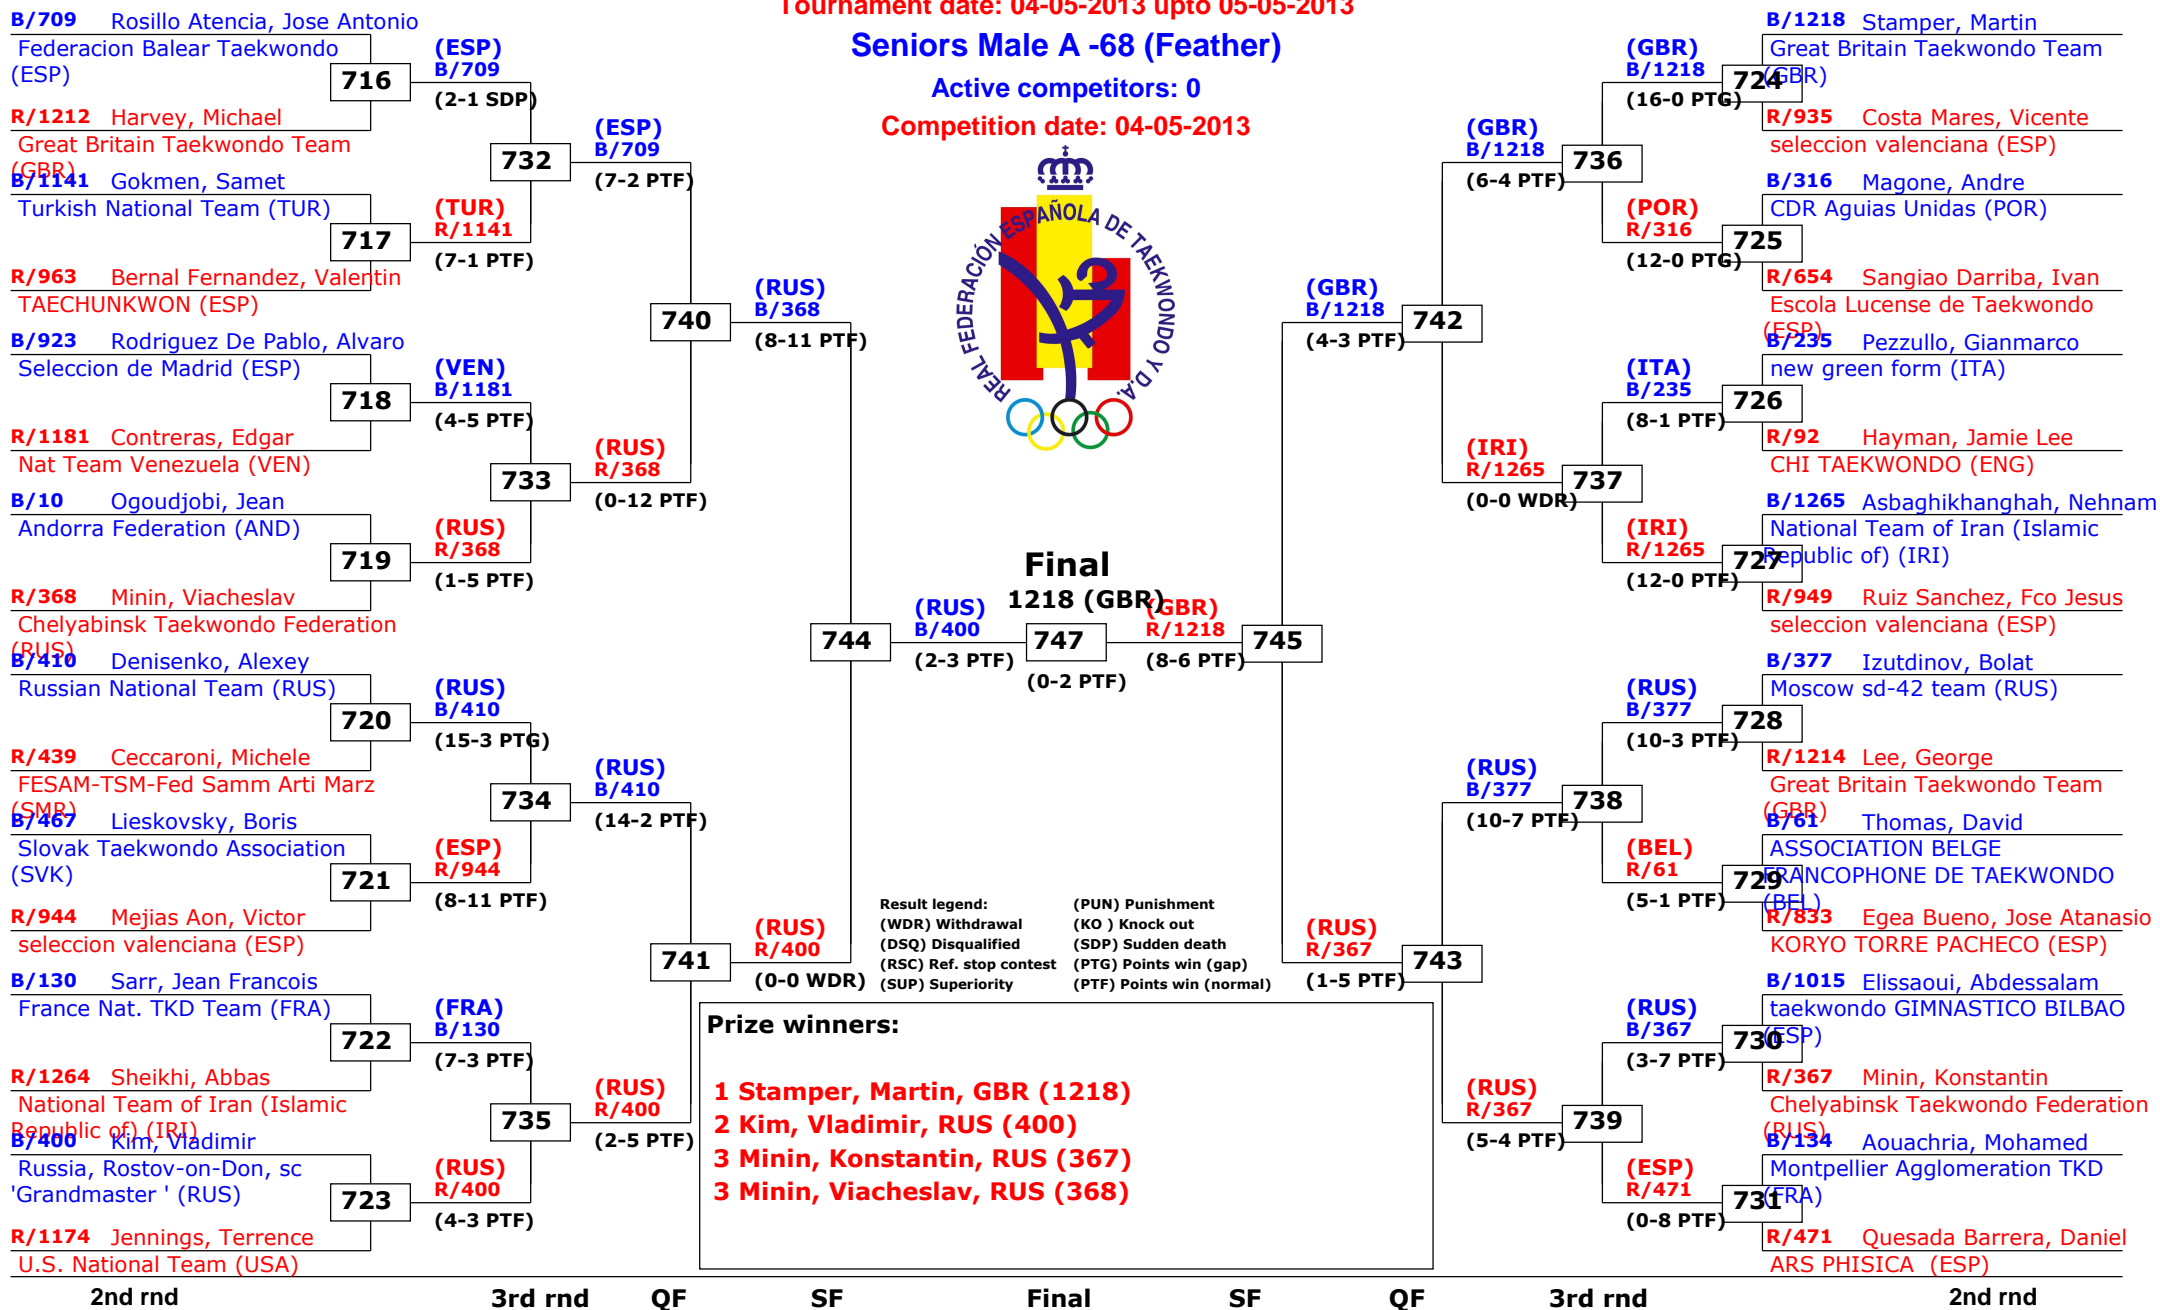

SF

QF

3rd rnd

2nd rnd

1st rnd

# Spanish Open Kyorugi 2013

La Nucia - Alicante, Spain

Tournament date: 04-05-2013 upto 05-05-2013

## Seniors Male A -68 (Feather)

Active competitors: 0

Competition date: 04-05-2013