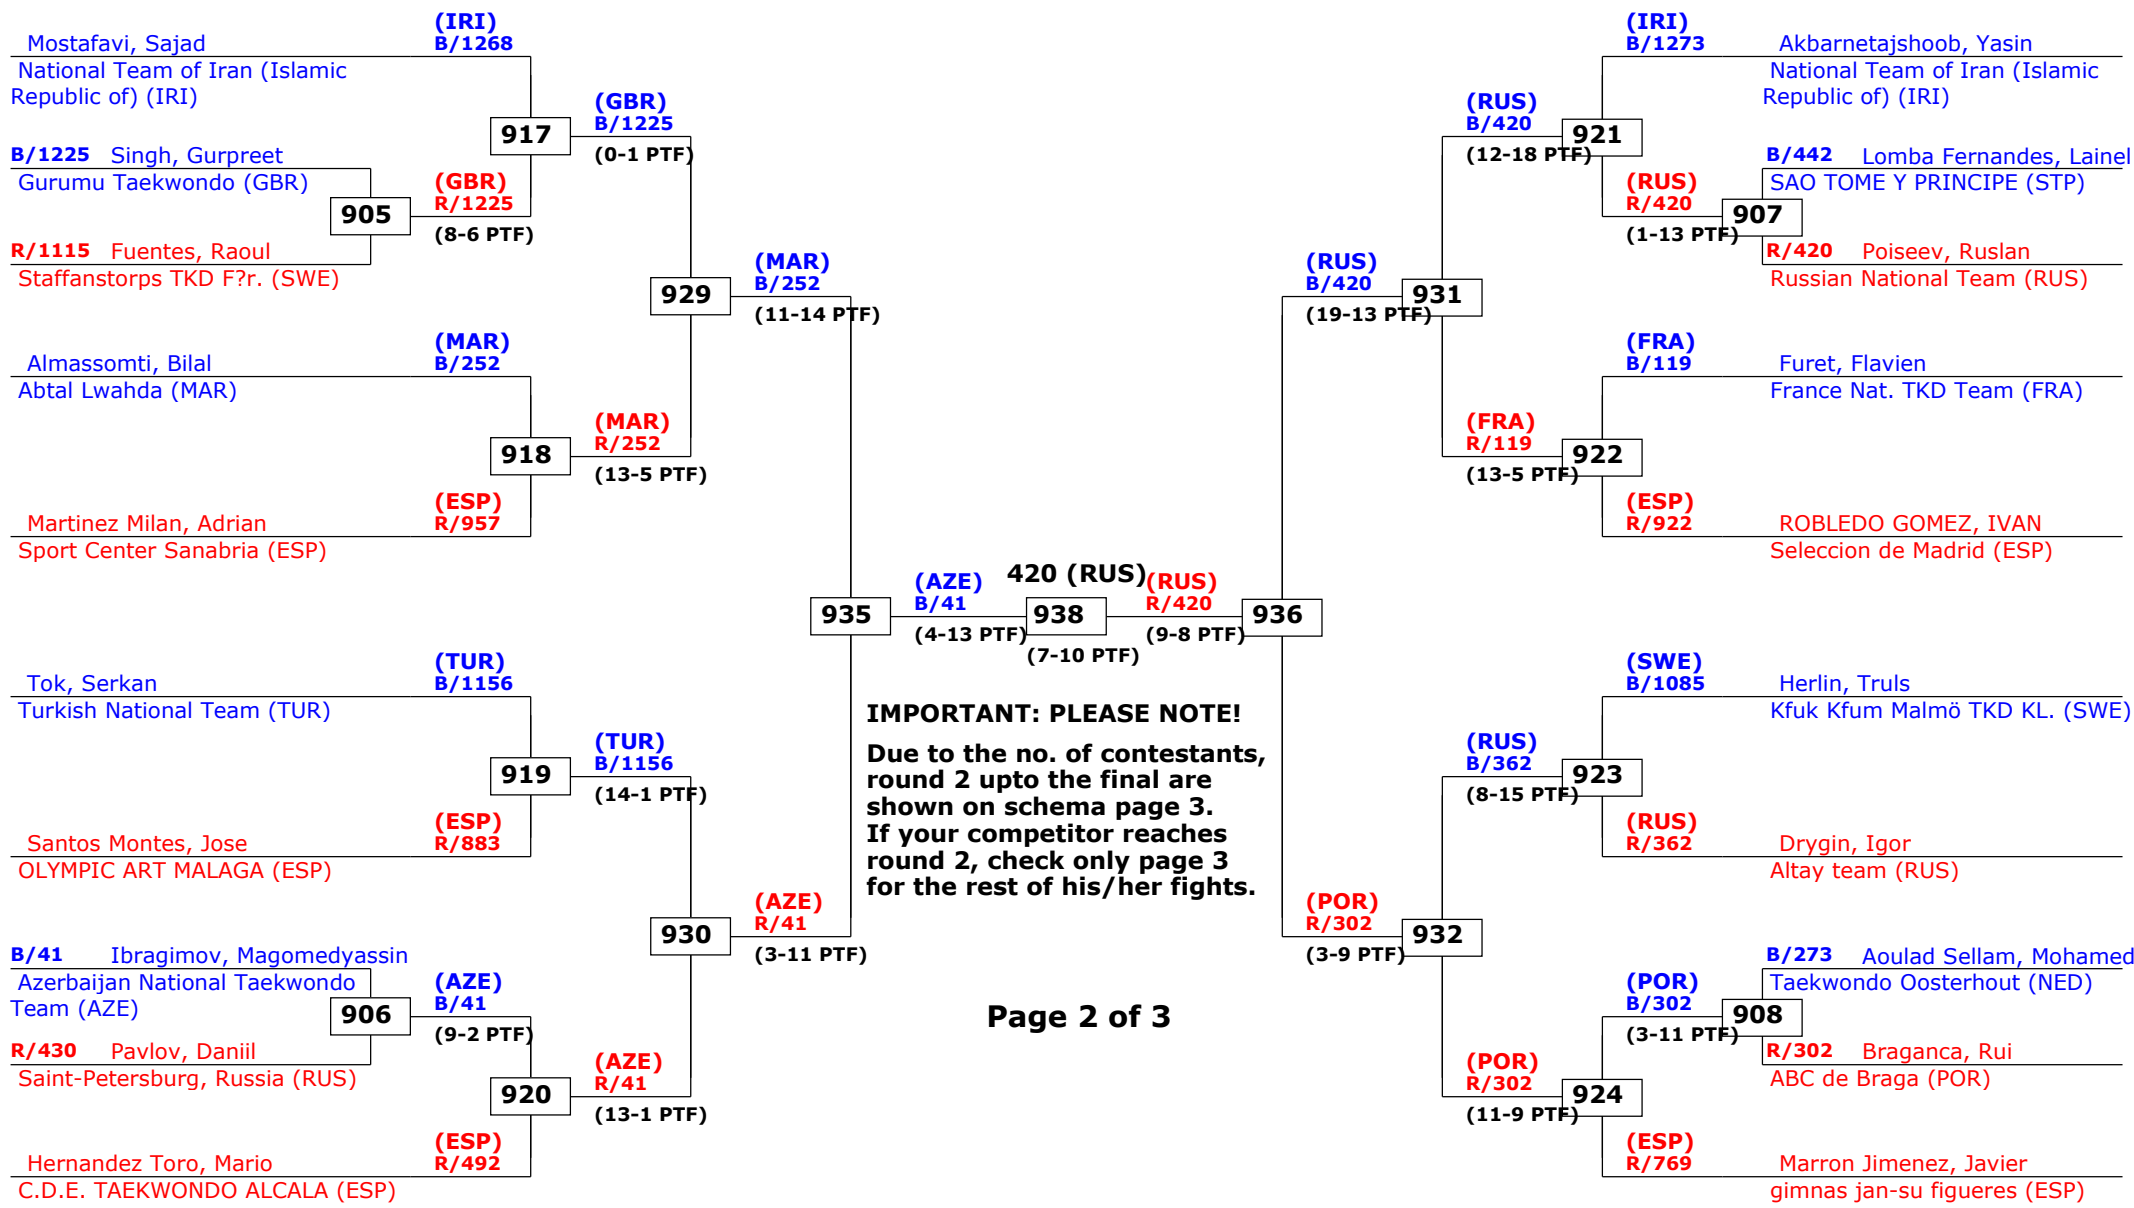

IMPORTANT: PLEASE NOTE!
Due to the no. of contestants,
round 2 upto the final are
shown on schema page 3.
If your competitor reaches
round 2, check only page 3
for the rest of his/her fights.

1st rnd   2nd rnd   3rd rnd   QF   SF   QF   3rd rnd   2nd rnd   1st rnd