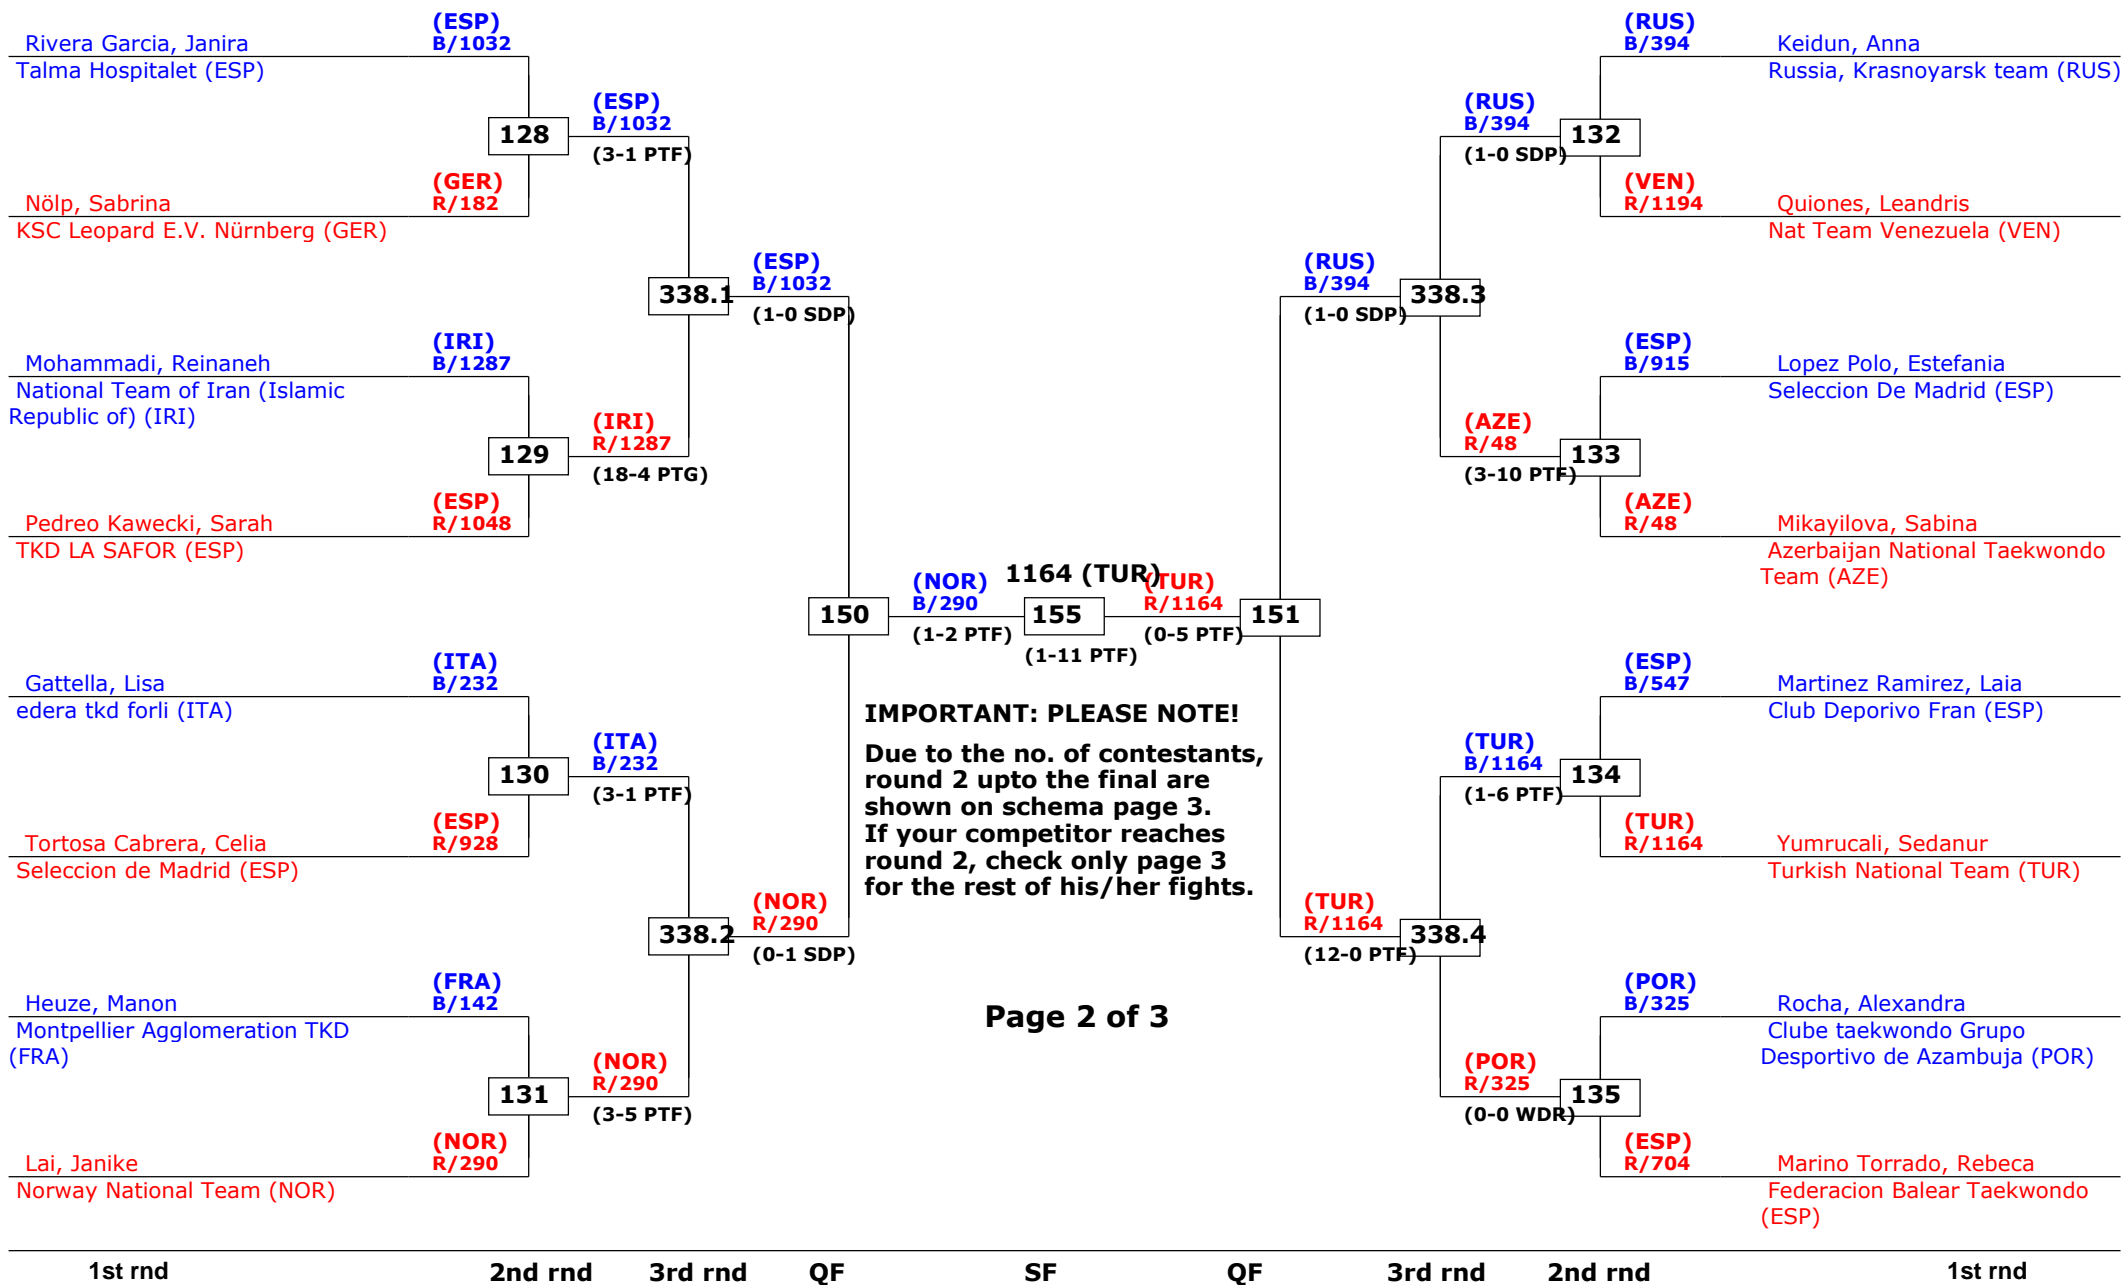

## Seniors Female A -49 (Fly)

Active competitors: 26

Competition date: 04-05-2013

## Seniors Female A -53 (Bantam)

Active competitors: 33

Competition date: 04-05-2013