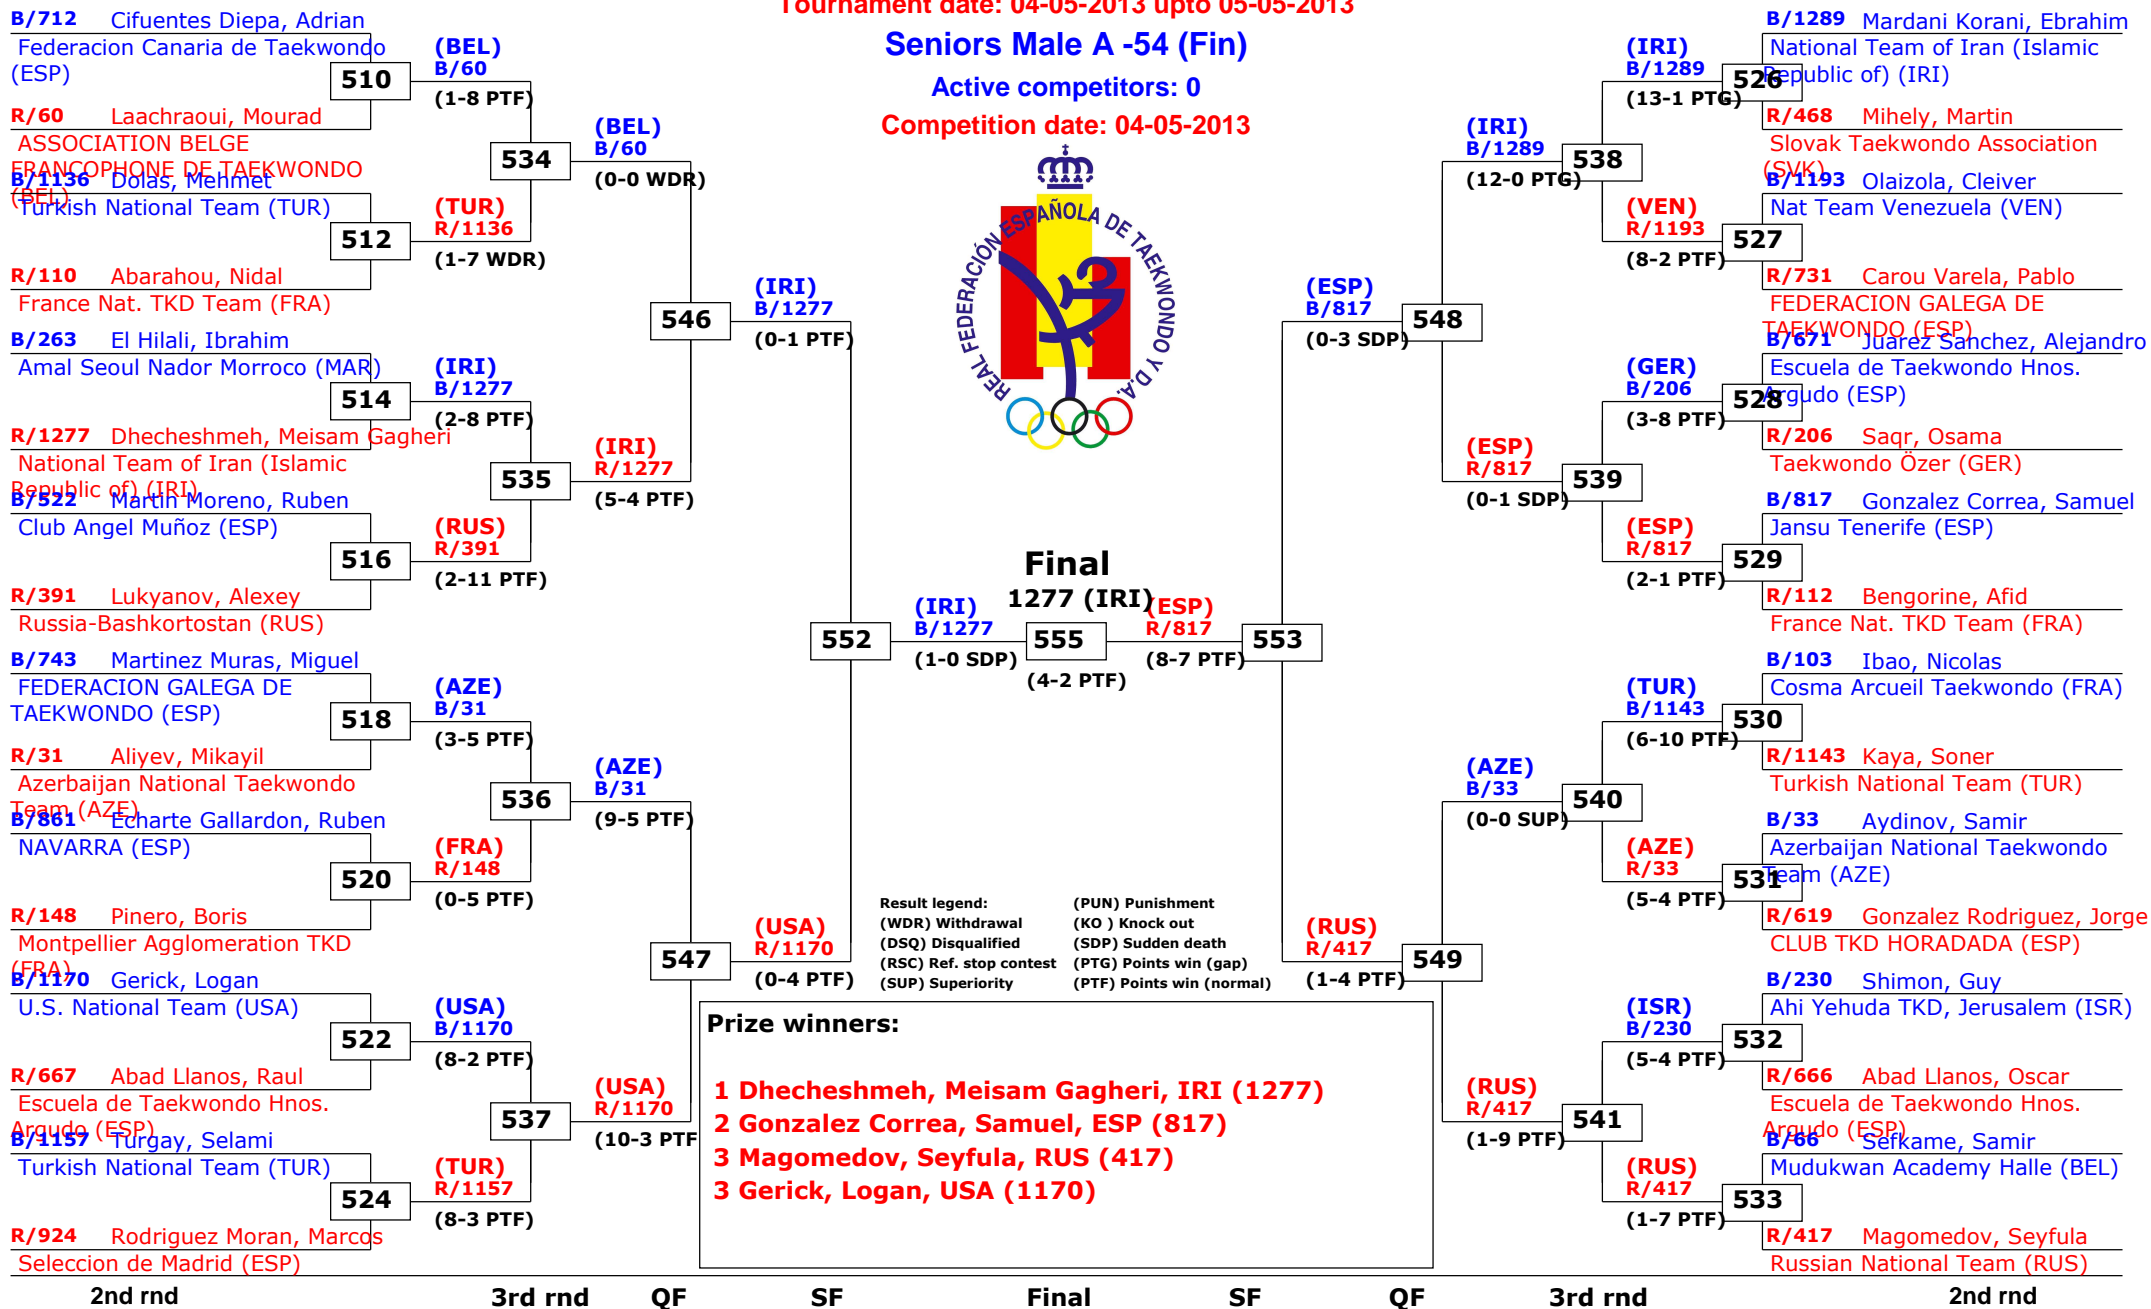

Spanish Open Kyorugi 2013

La Nucia - Alicante, Spain

Tournament date: 04-05-2013 upto 05-05-2013

Seniors Male A -54 (Fin)

Active competitors: 0

Competition date: 04-05-2013