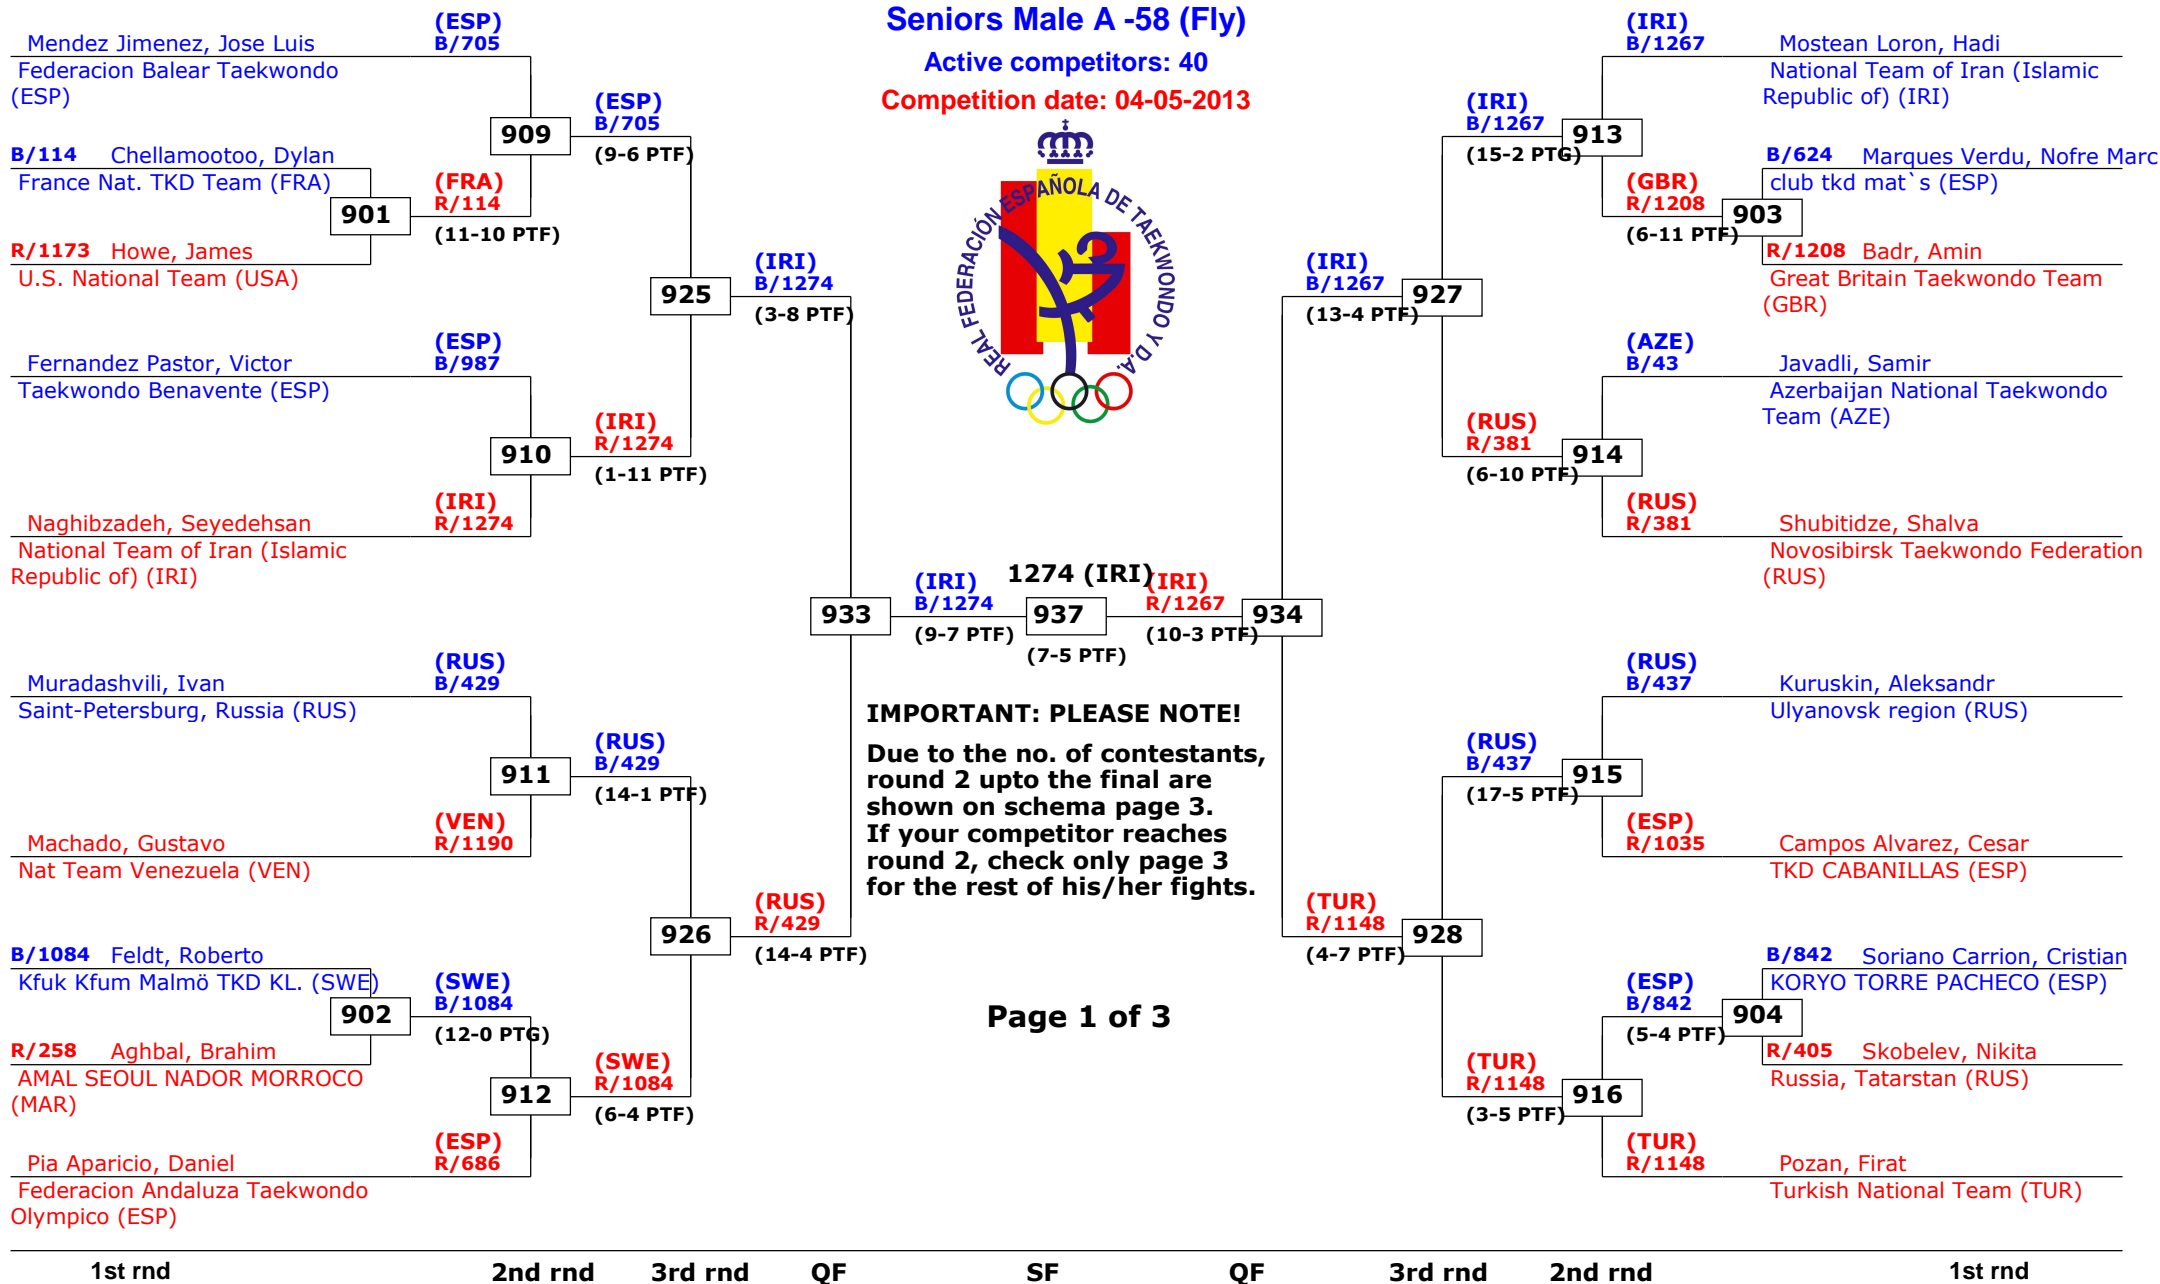

## Seniors Male A -58 (Fly)

Active competitors: 40

Competition date: 04-05-2013

**IMPORTANT: PLEASE NOTE!**  
 Due to the no. of contestants,  
 round 2 upto the final are  
 shown on schema page 3.  
 If your competitor reaches  
 round 2, check only page 3  
 for the rest of his/her fights.