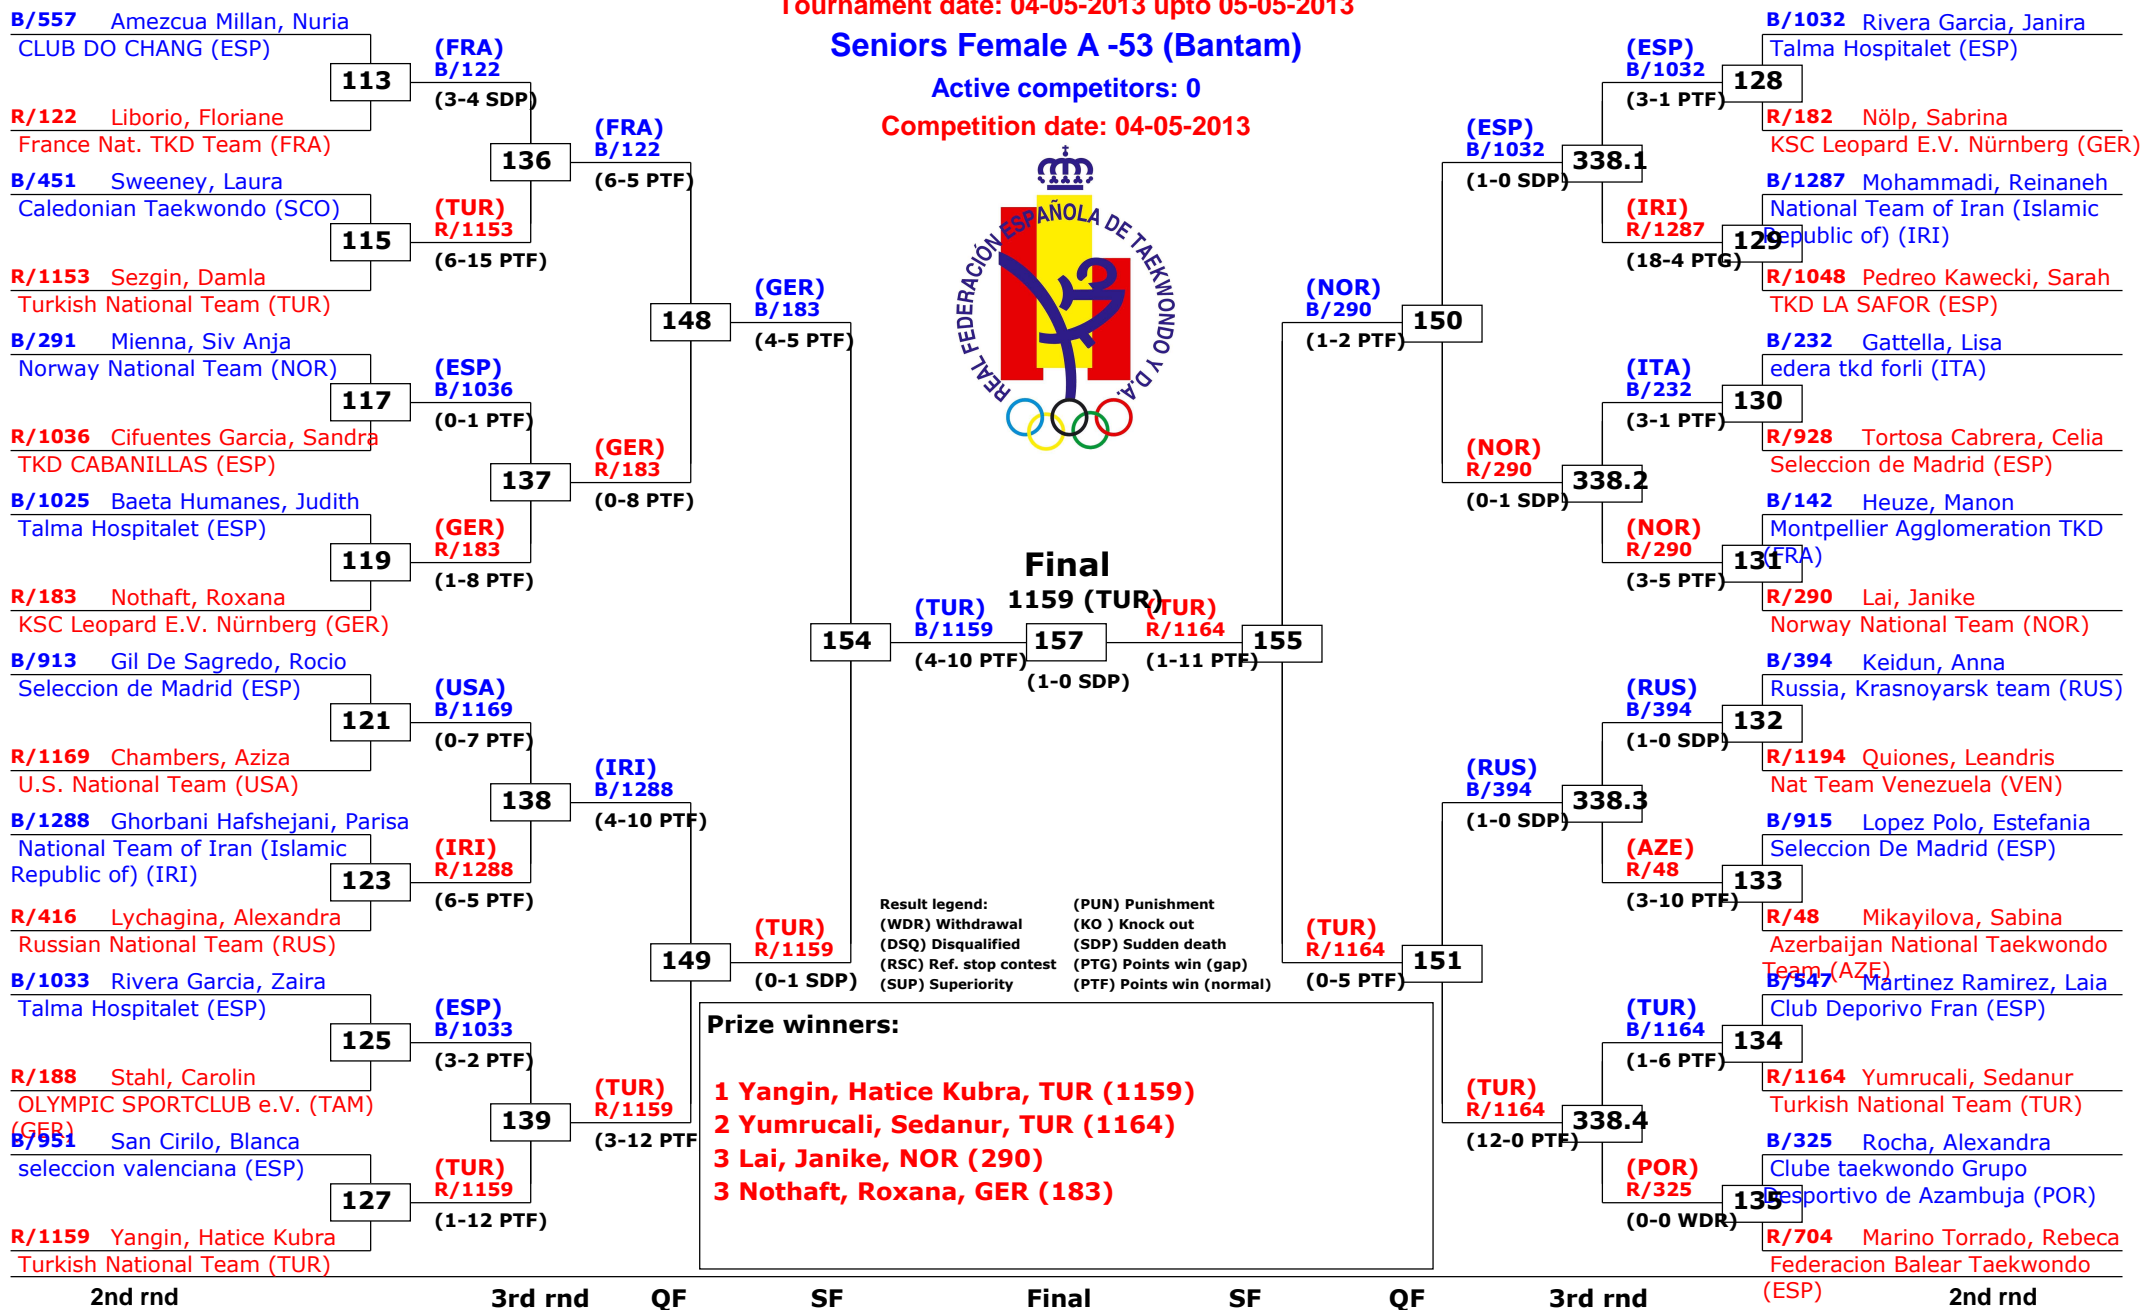

## Seniors Female A -53 (Bantam)

Active competitors: 33

Competition date: 04-05-2013

# Spanish Open Kyorugi 2013

La Nucia - Alicante, Spain

Tournament date: 04-05-2013 upto 05-05-2013

## Seniors Female A -53 (Bantam)

Active competitors: 0

Competition date: 04-05-2013

## Seniors Female A -57 (Feather)

Active competitors: 0

Competition date: 04-05-2013