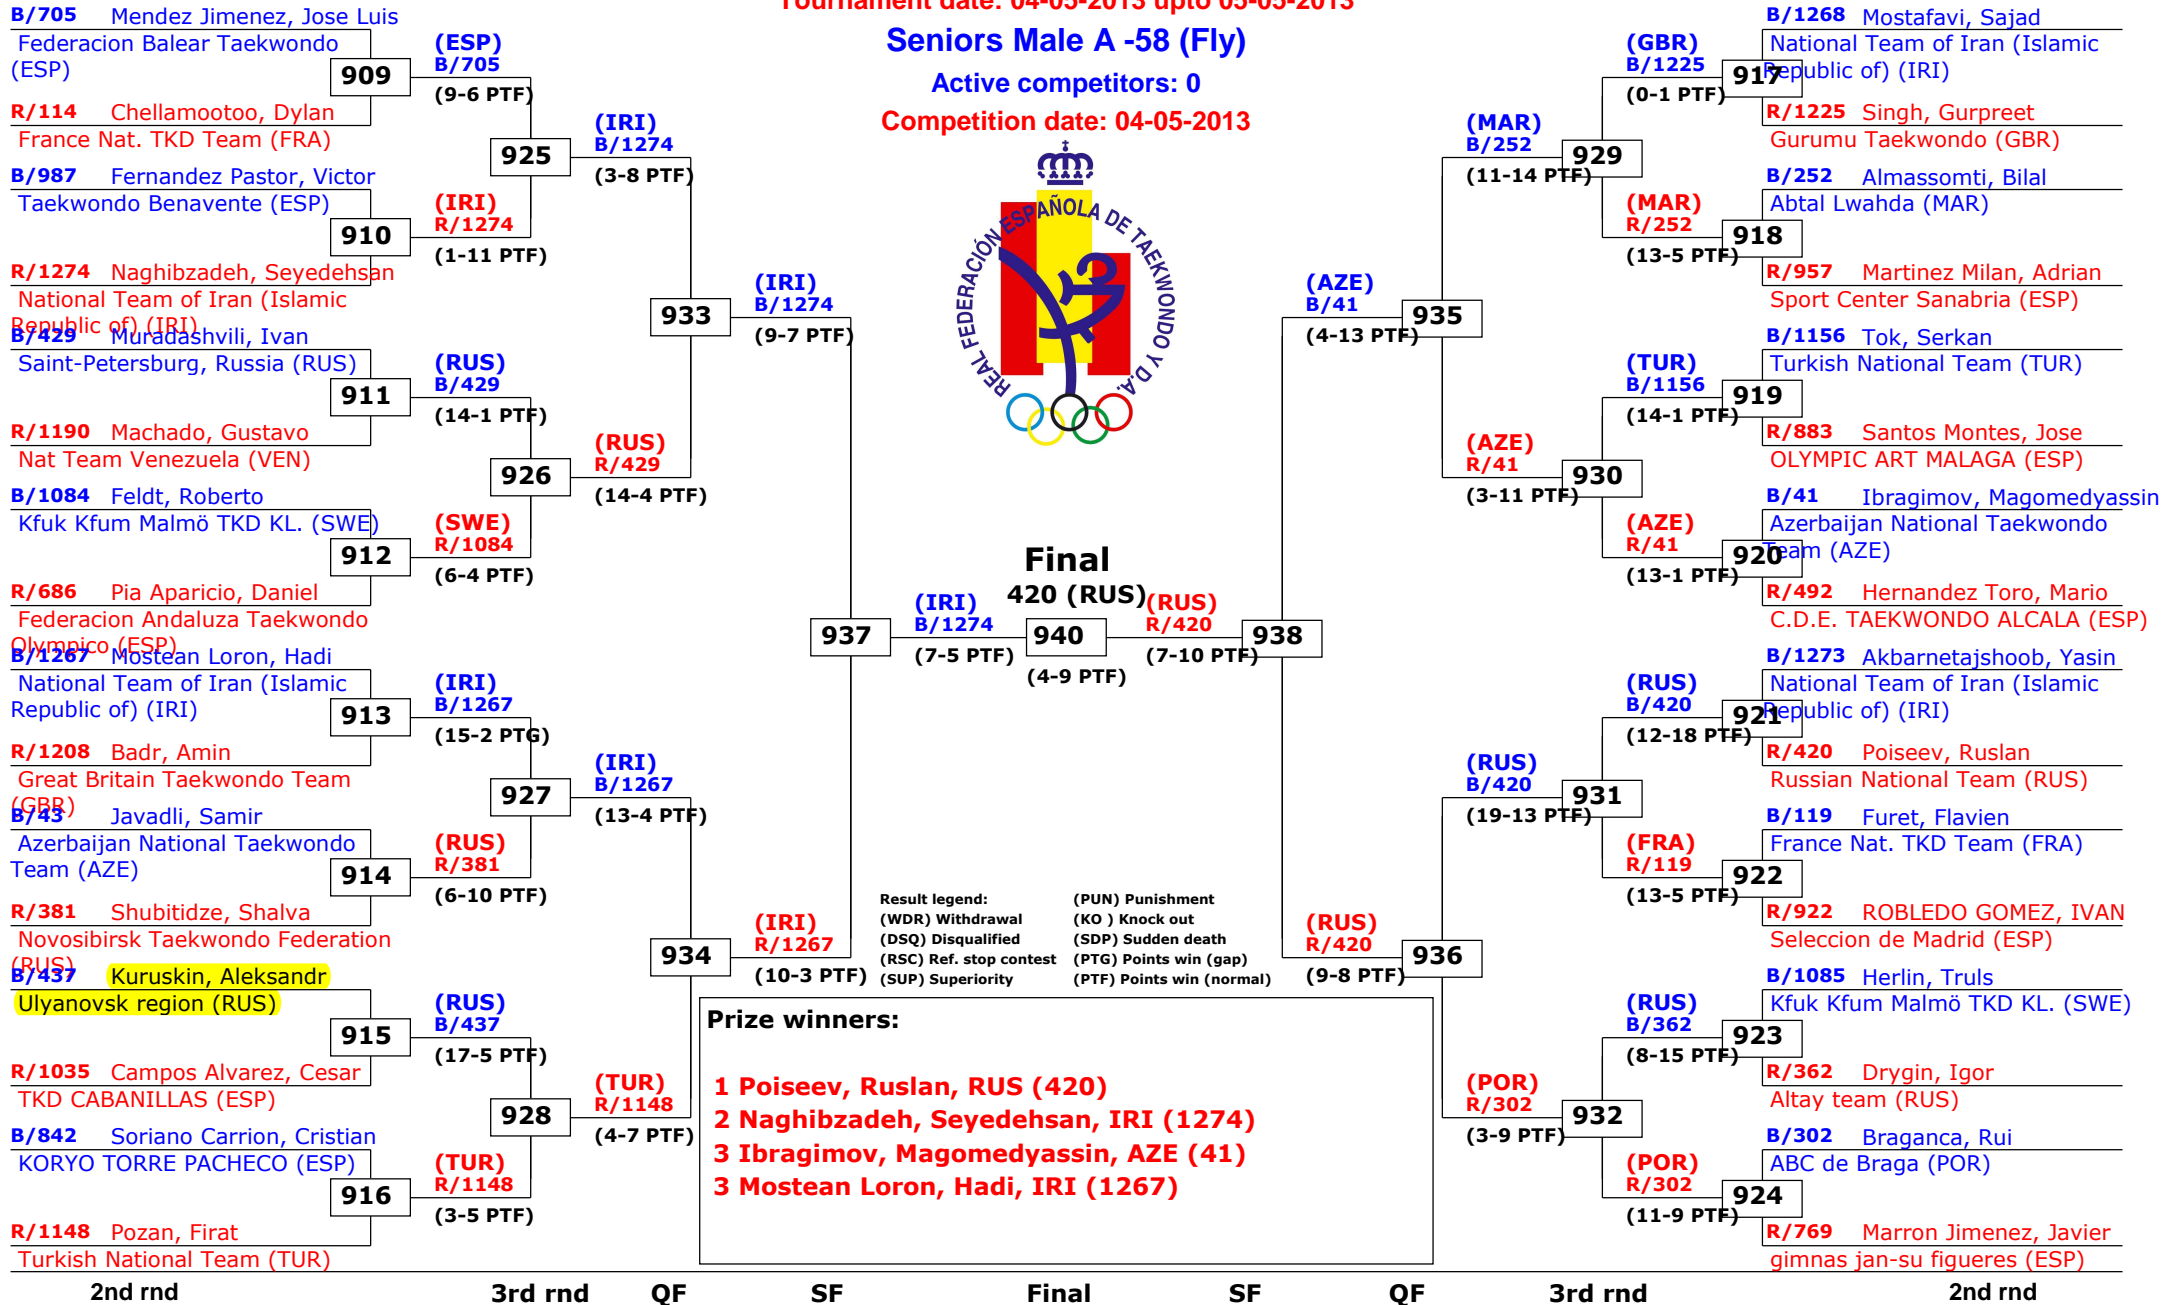

1st rnd      2nd rnd      3rd rnd      QF      SF      QF      3rd rnd      2nd rnd      1st rnd

# Spanish Open Kyorugi 2013

La Nucia - Alicante, Spain

Tournament date: 04-05-2013 upto 05-05-2013

## Seniors Male A -58 (Fly)

Active competitors: 0

Competition date: 04-05-2013