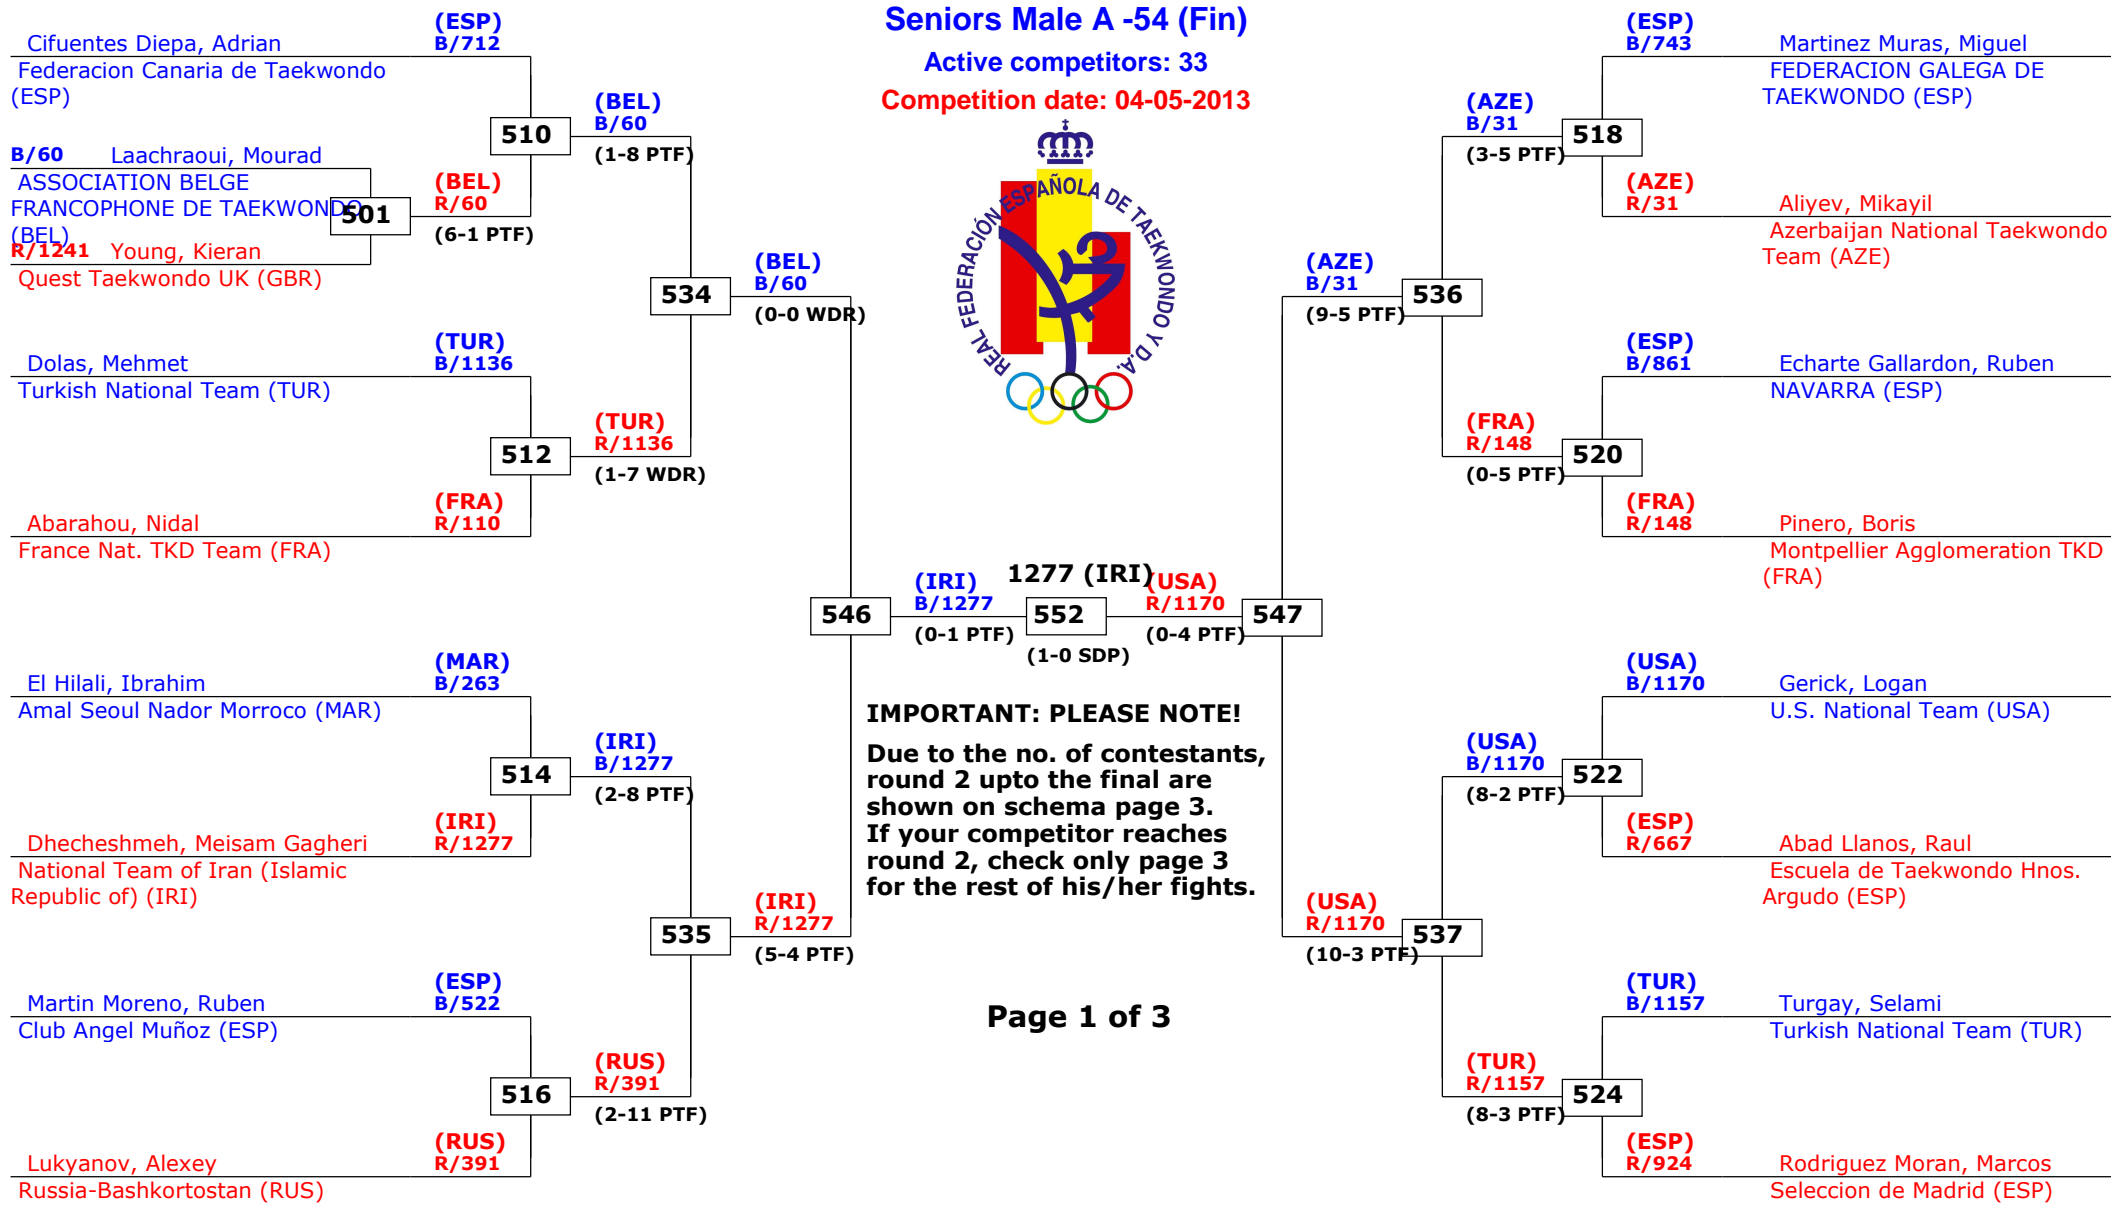

Spanish Open Kyorugi 2013

La Nucia - Alicante, Spain

Tournament date: 04-05-2013 upto 05-05-2013

Seniors Male A -54 (Fin)

Active competitors: 33

Competition date: 04-05-2013

1st rnd   2nd rnd   3rd rnd   QF   SF   QF   3rd rnd   2nd rnd   1st rnd