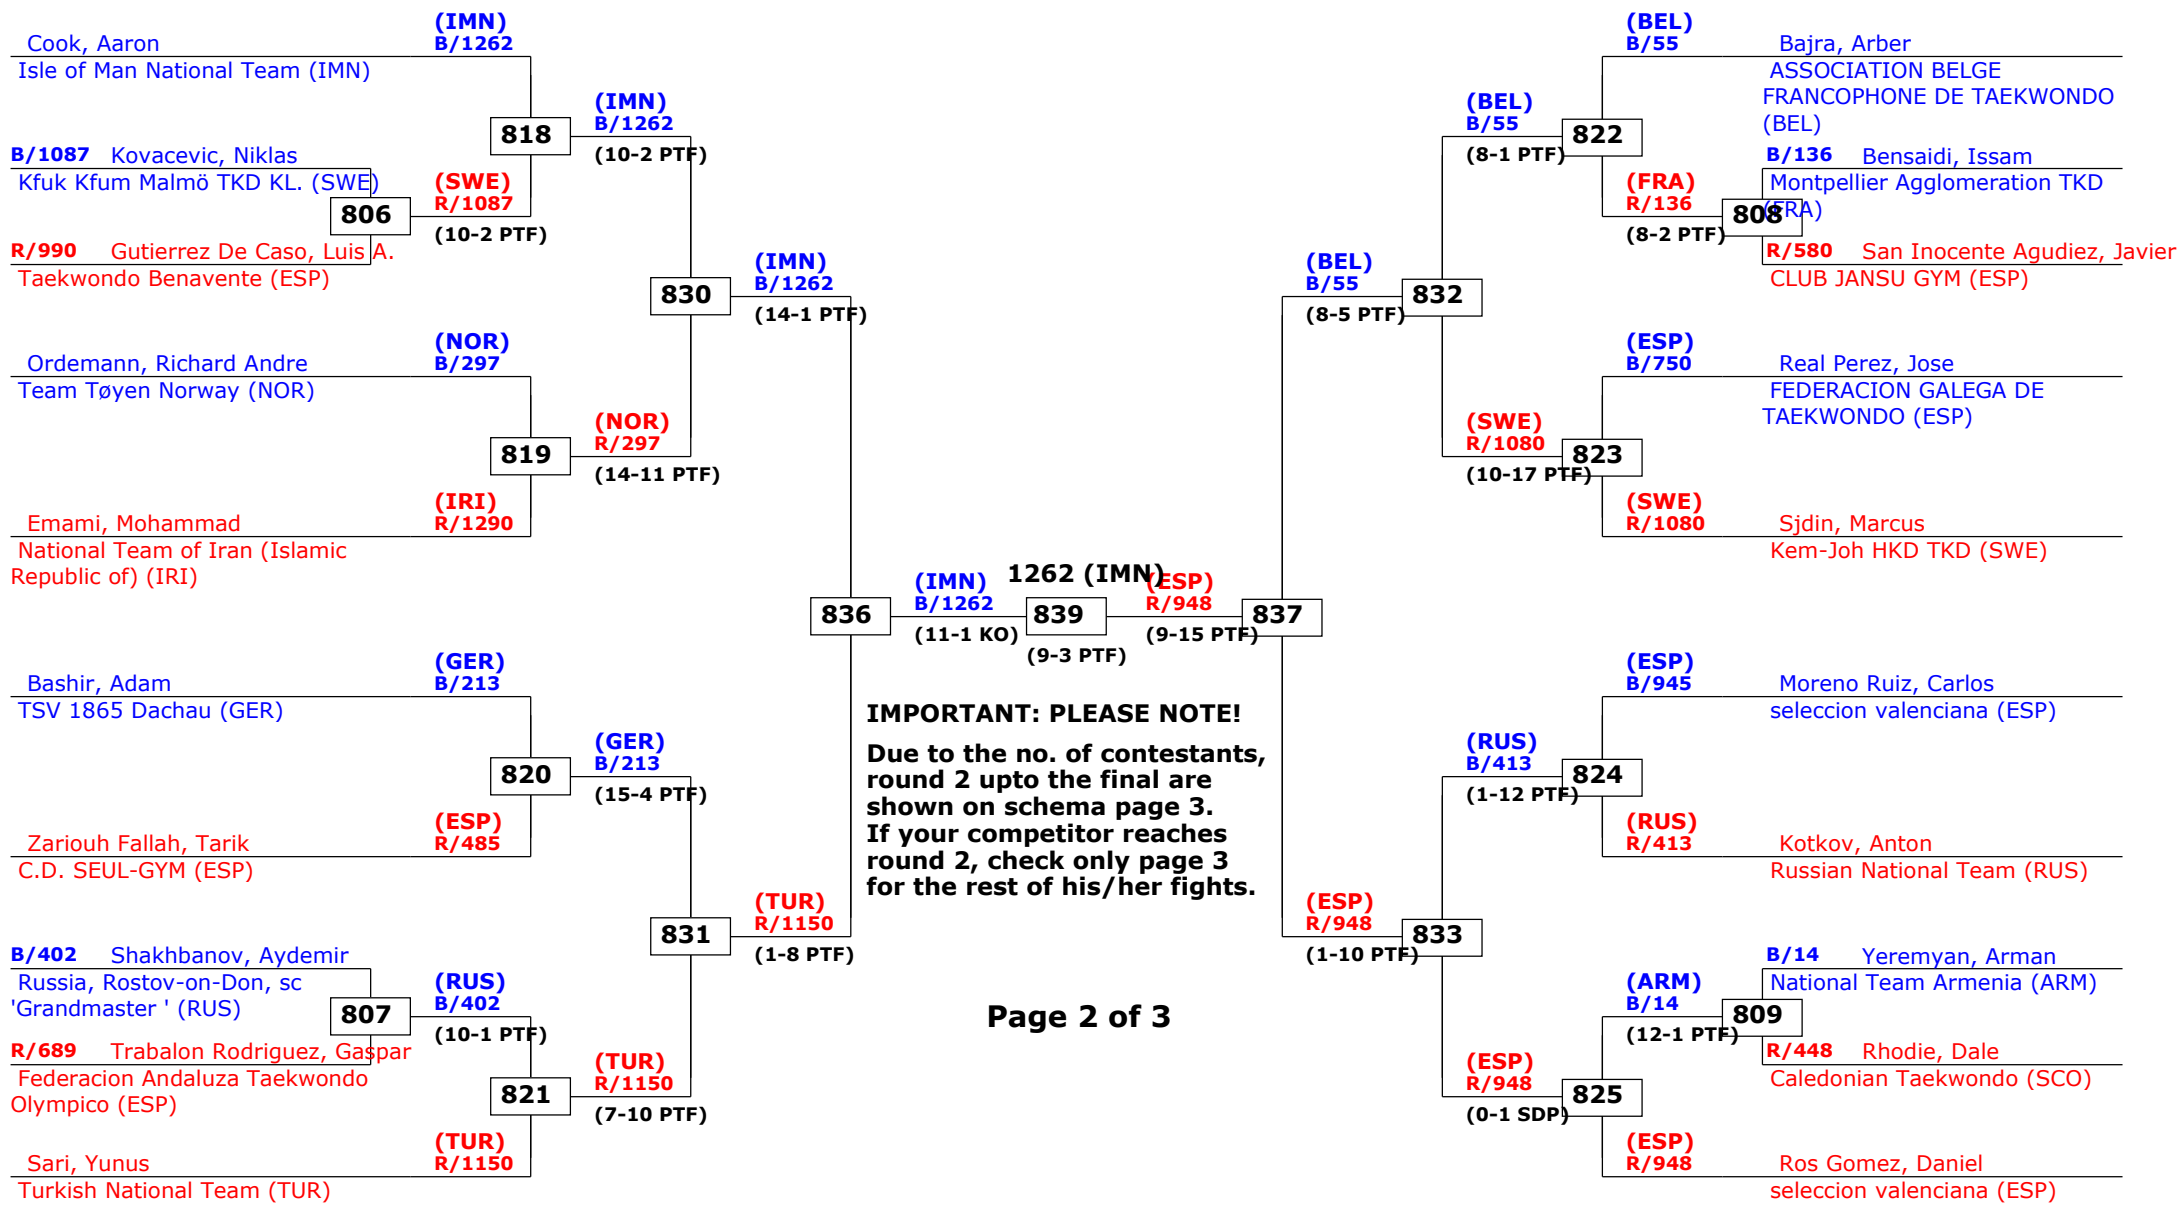

## Seniors Male A -80 (Welter)

Active competitors: 41

Competition date: 04-05-2013

**IMPORTANT: PLEASE NOTE!**  
 Due to the no. of contestants,  
 round 2 upto the final are  
 shown on schema page 3.  
 If your competitor reaches  
 round 2, check only page 3  
 for the rest of his/her fights.