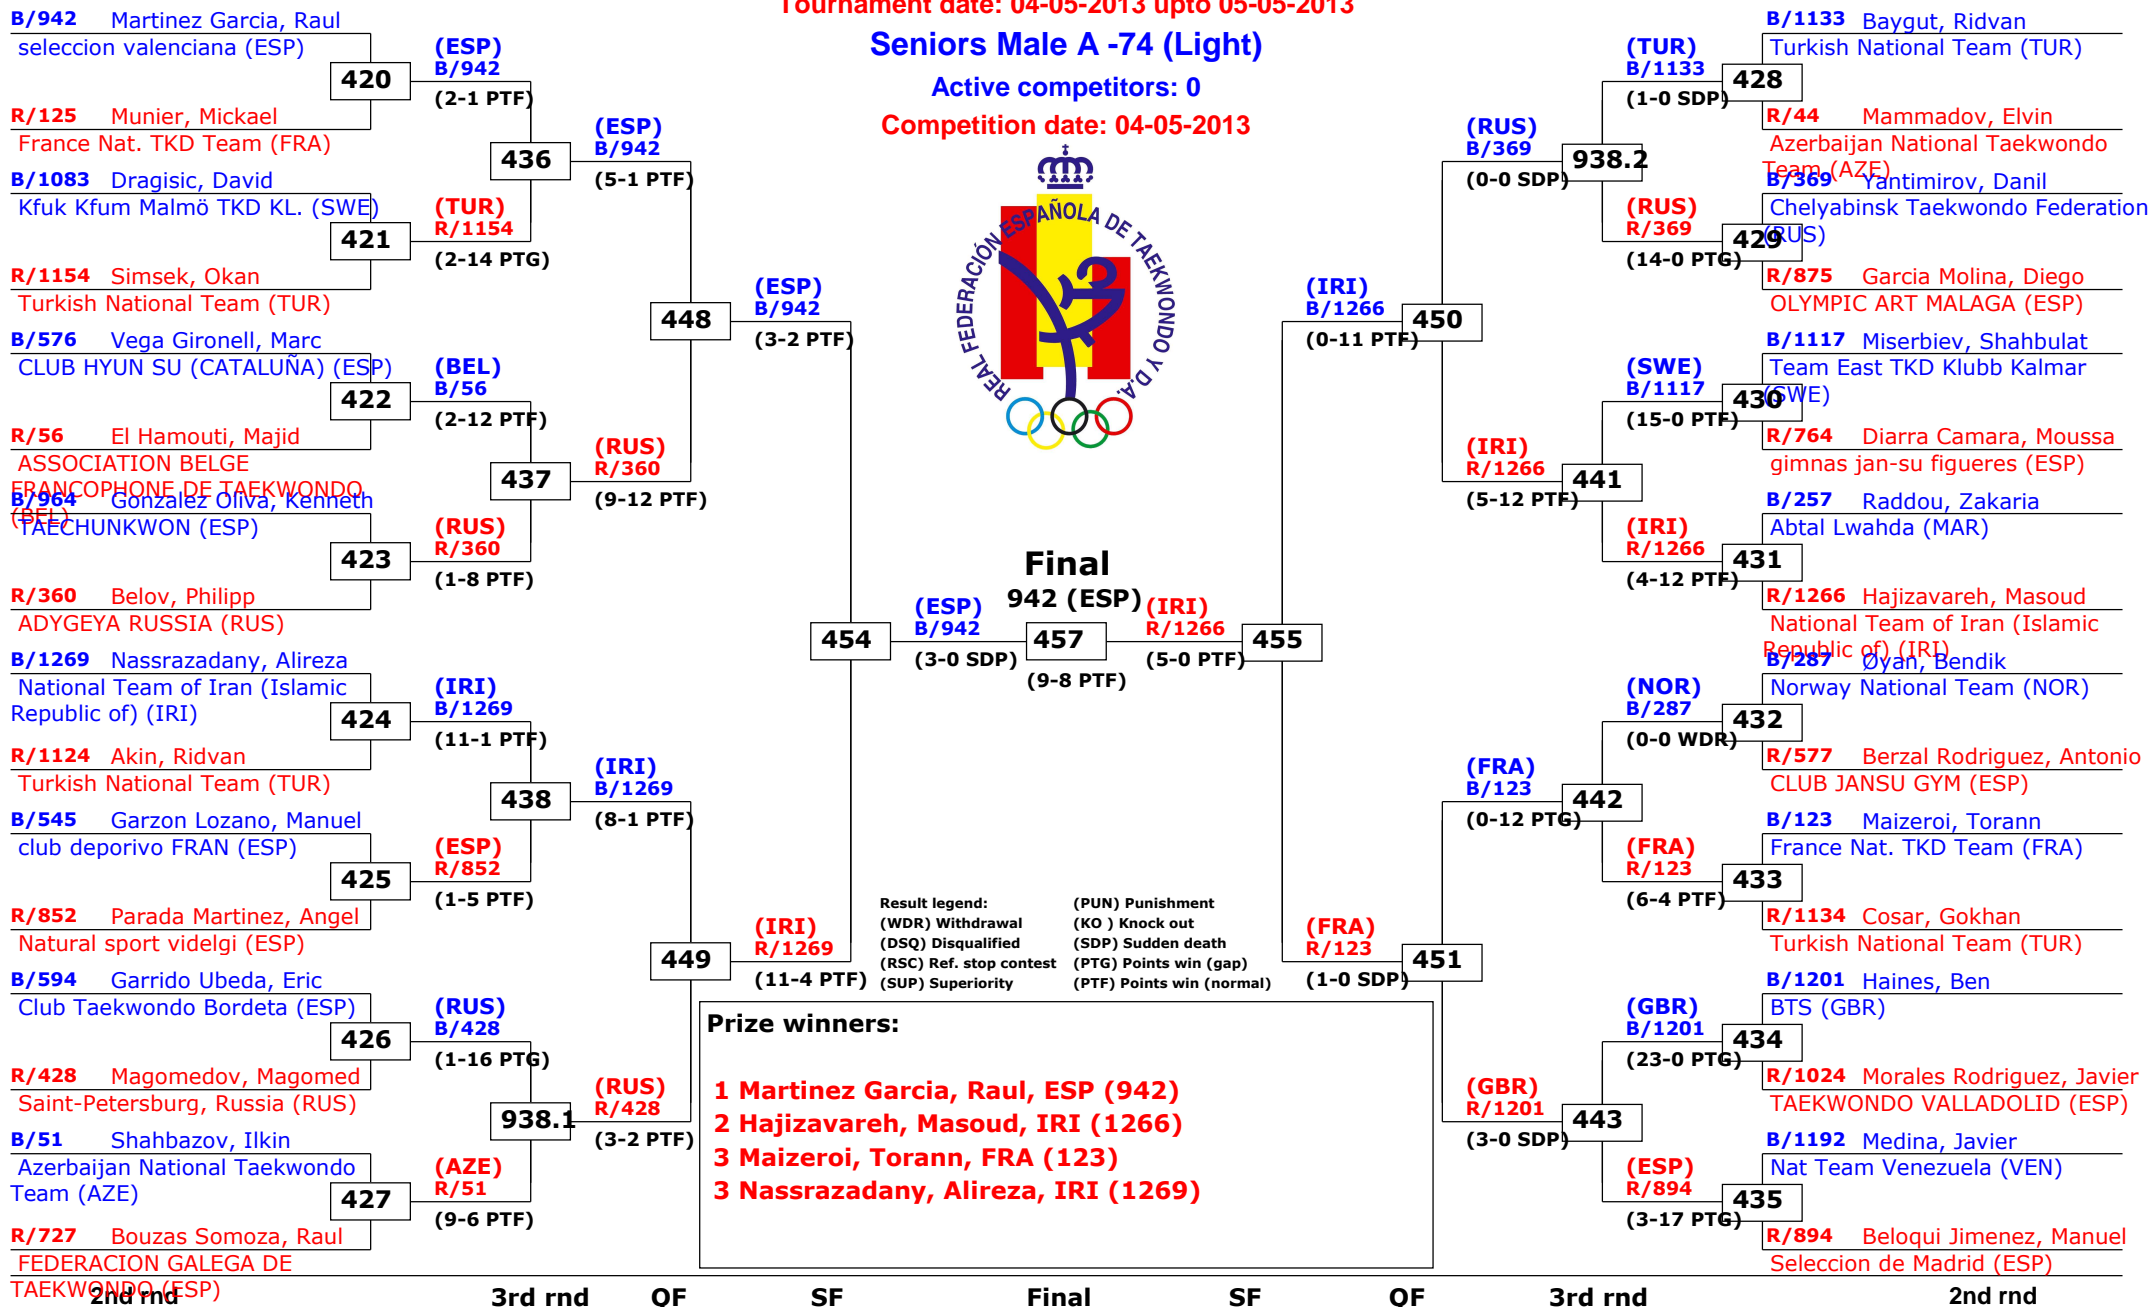

## Seniors Male A -74 (Light)

Active competitors: 43

Competition date: 04-05-2013

# Spanish Open Kyorugi 2013

La Nucia - Alicante, Spain

Tournament date: 04-05-2013 upto 05-05-2013

## Seniors Male A -74 (Light)

Active competitors: 0

Competition date: 04-05-2013