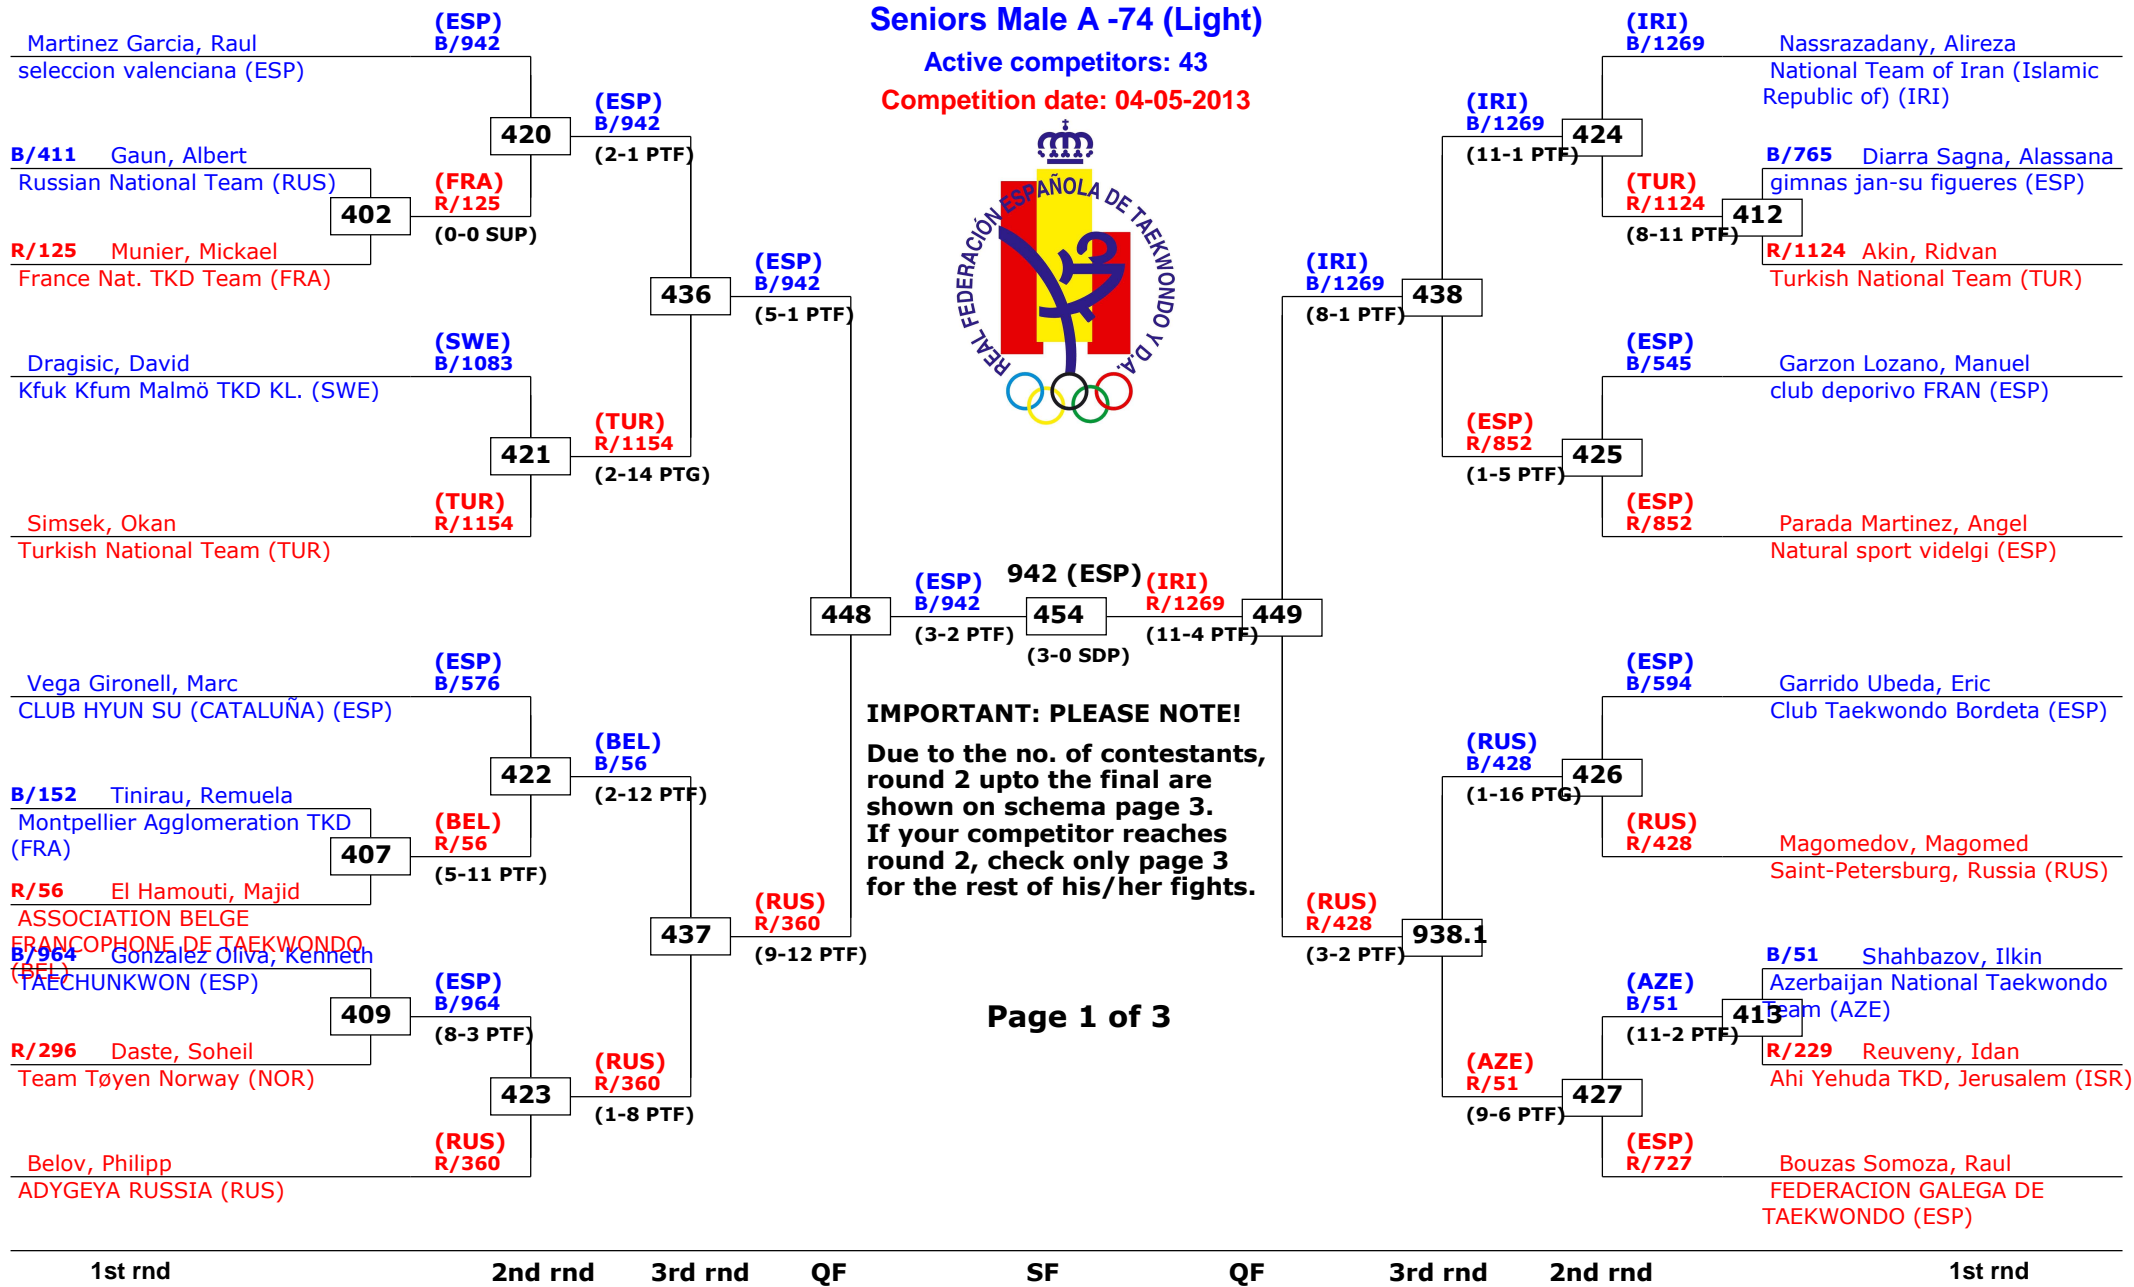

## Seniors Male A -68 (Feather)

Active competitors: 0

Competition date: 04-05-2013

# Spanish Open Kyorugi 2013

La Nucia - Alicante, Spain

Tournament date: 04-05-2013 upto 05-05-2013

## Seniors Male A -74 (Light)

Active competitors: 43

Competition date: 04-05-2013