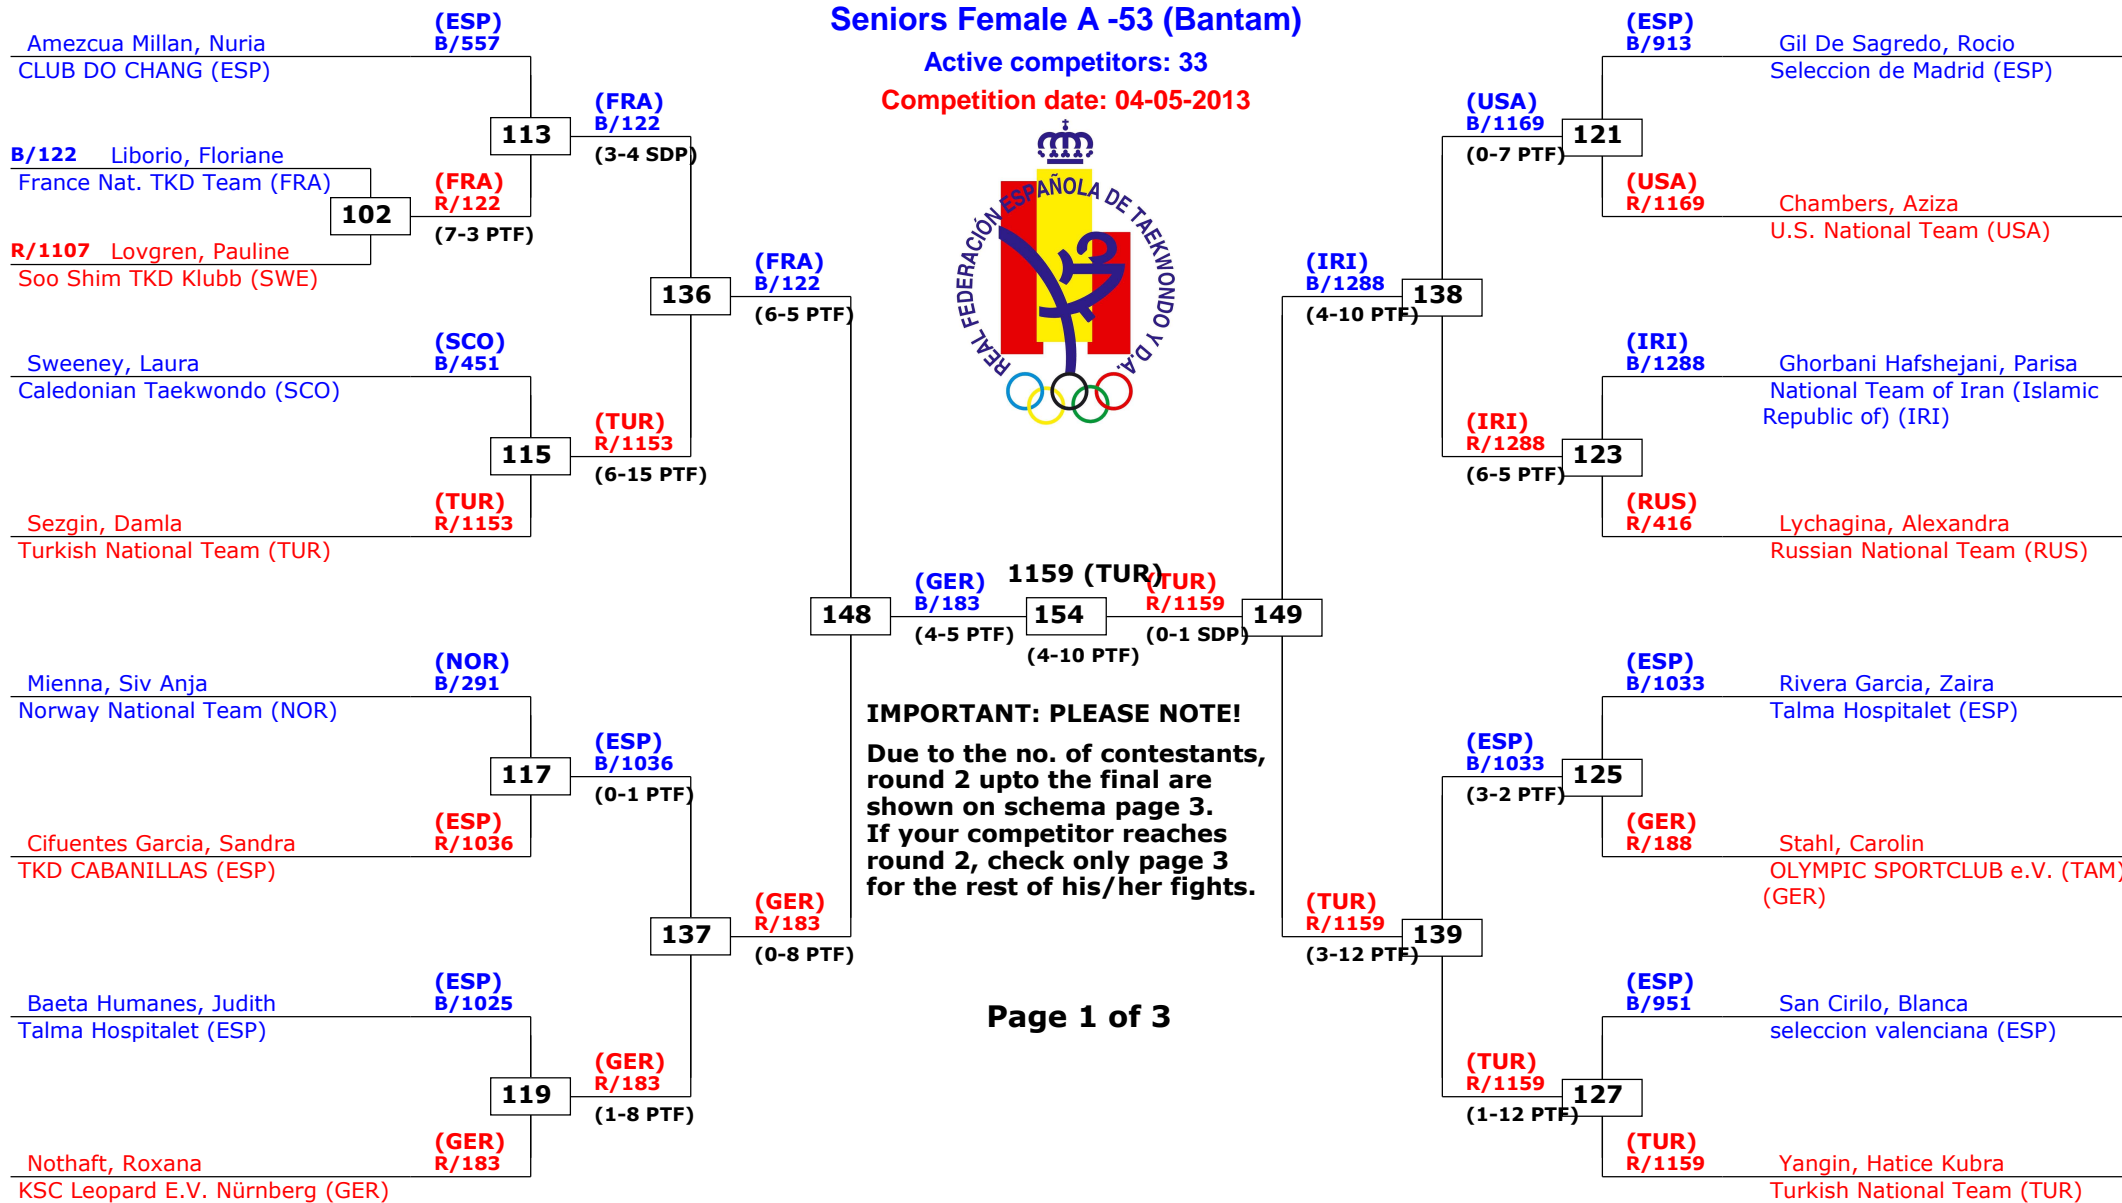

## Seniors Female A -49 (Fly)

Active competitors: 26

Competition date: 04-05-2013

# Spanish Open Kyorugi 2013

La Nucia - Alicante, Spain

Tournament date: 04-05-2013 upto 05-05-2013

## Seniors Female A -53 (Bantam)

Active competitors: 33

Competition date: 04-05-2013