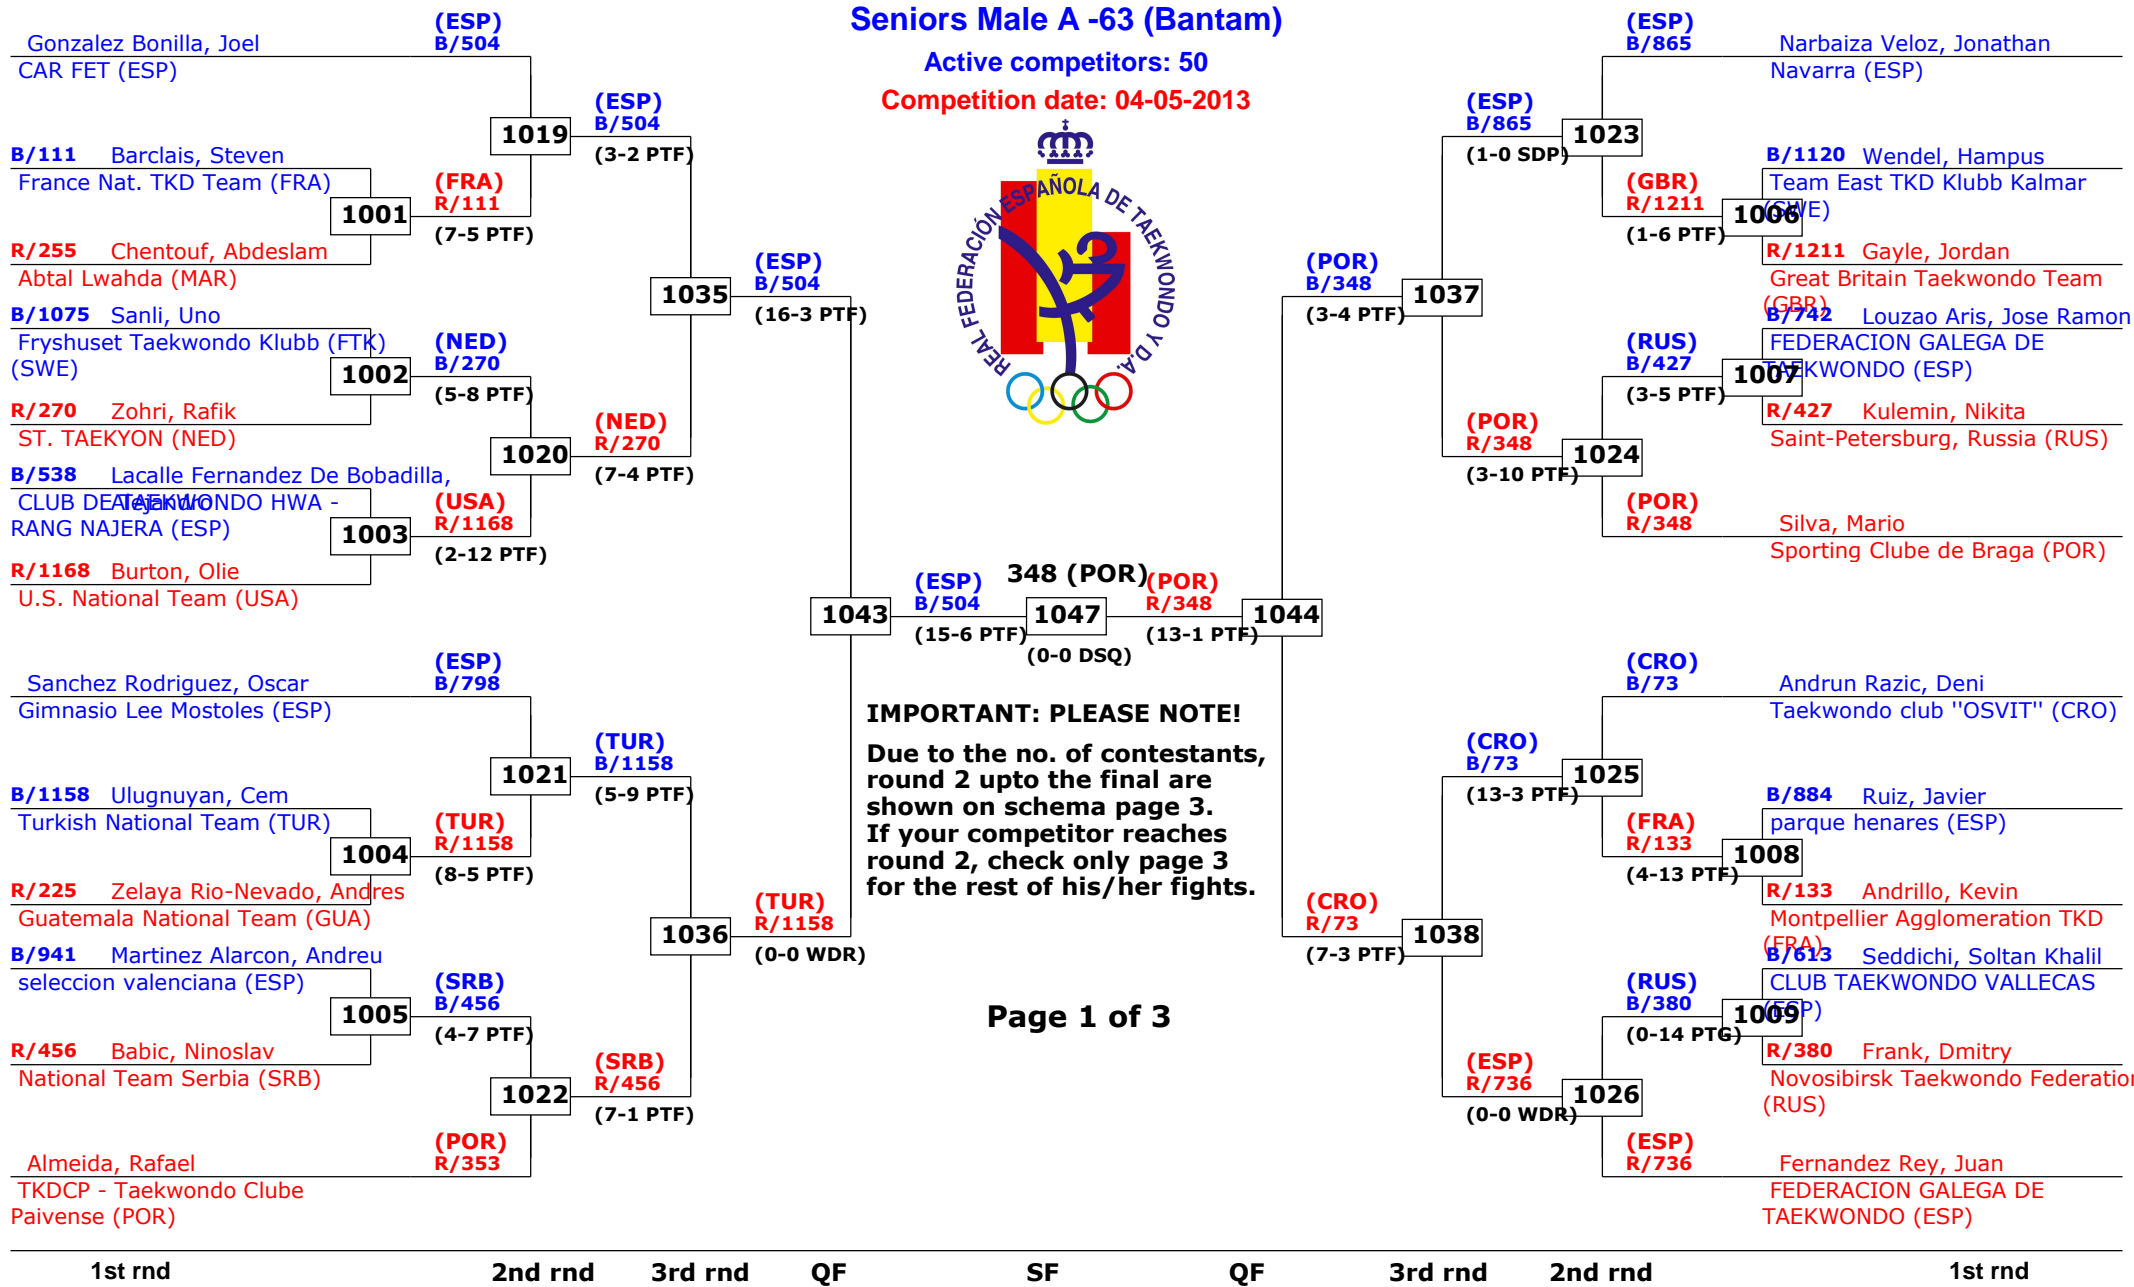

Spanish Open Kyorugi 2013

La Nucia - Alicante, Spain

Tournament date: 04-05-2013 upto 05-05-2013

Seniors Male A -63 (Bantam)

Active competitors: 50

Competition date: 04-05-2013

1st rnd   2nd rnd   3rd rnd   QF   SF   QF   3rd rnd   2nd rnd   1st rnd